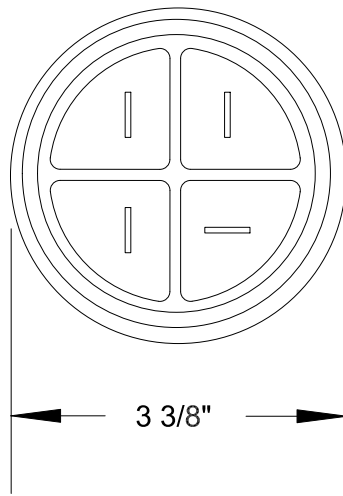

QUELARC[®] 60 AMP 600 VAC

4 POLE 4 WIRE
PRESSURE CONTACTS
1.000" TO 1.375" CABLE RANGE

To order contact:
 HILLCREST ENTERPRISES, INC.
 11092 AIR PARK ROAD
 ASHLAND, VA 23005 USA

Phone: 804-798-8390
 Fax: 804-752-7830

<http://www.pylenational.co>
<http://www.plugs.cc>

DRAWING NOT TO SCALE

DRAWN BY	NVS	HILLCREST ENTERPRISES		
APPROVED	4/14	KPD-116046-PR		
ISSUED				
RECORD OF ISSUE		SCALE	DRG No.	SHEET
				1 OF 1