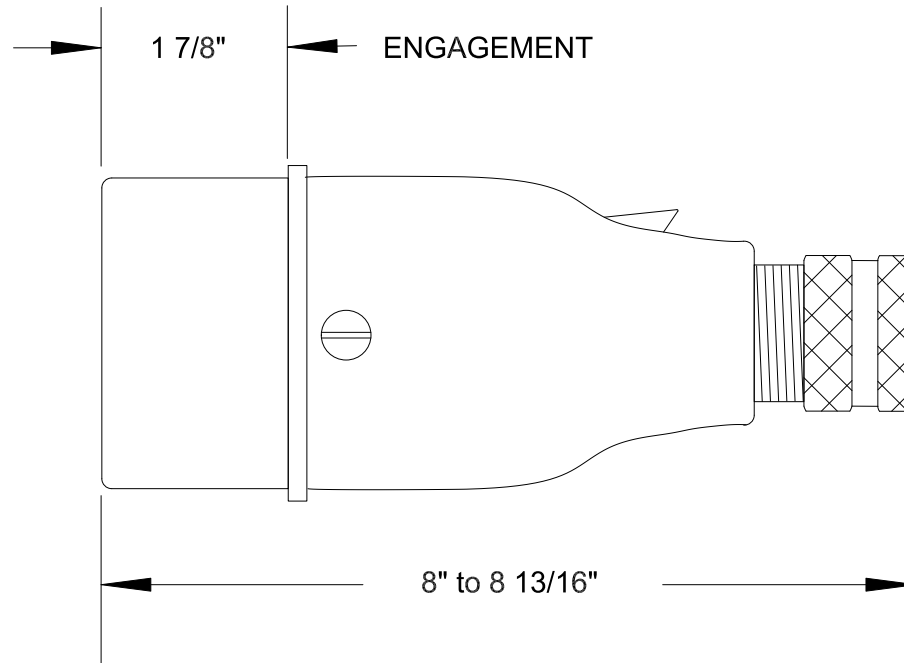

QUELARC[®] 60 AMP 600 VAC

4 POLE 4 WIRE
PRESSURE CONTACTS
1.000" TO 1.375" CABLE RANGE

To order contact:
 HILLCREST ENTERPRISES, INC.
 11092 AIR PARK ROAD
 ASHLAND, VA 23005 USA

Phone: 804-798-8390
 Fax: 804-752-7830