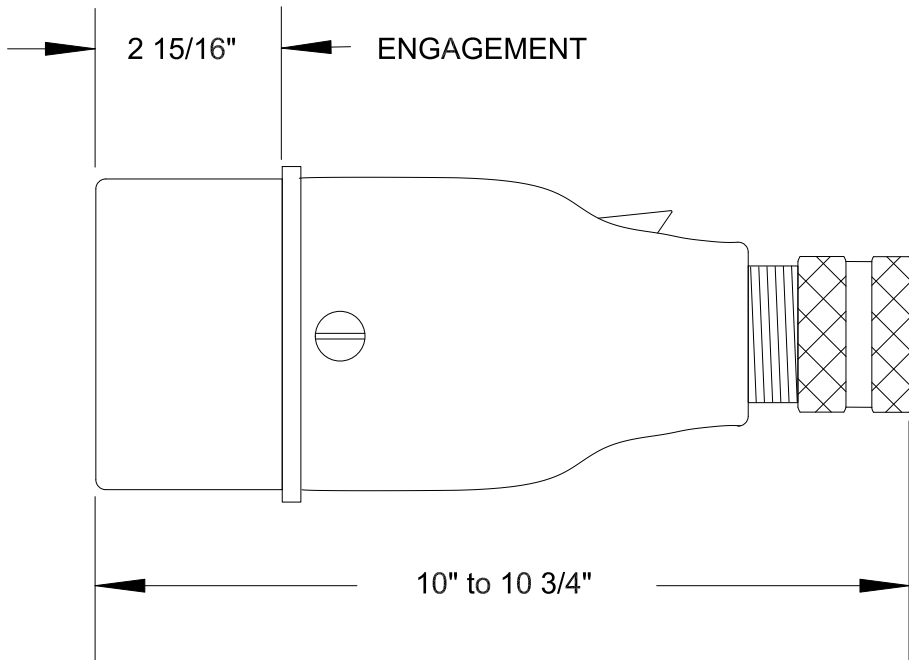

# QUELARC<sup>®</sup> 100 AMP 600 VAC

3 POLE 3 WIRE
PRESSURE CONTACTS
1.375" TO 1.750" CABLE RANGE

To order contact:  
 HILLCREST ENTERPRISES, INC.  
 11092 AIR PARK ROAD  
 ASHLAND, VA 23005 USA

Phone: 804-798-8390  
 Fax: 804-752-7830