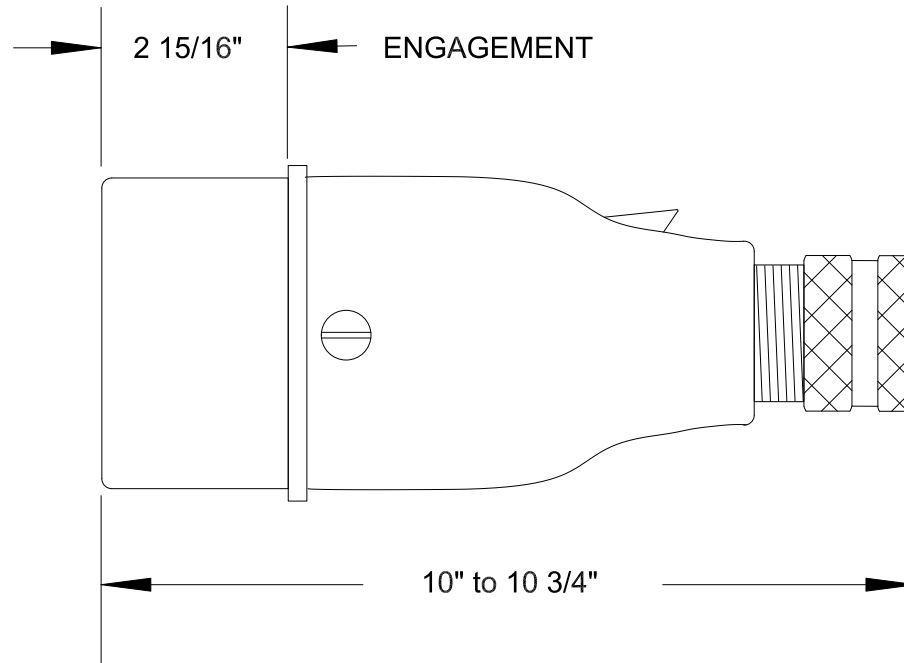

# QUELARC<sup>®</sup> 100 AMP 600 VAC

4 POLE 4 WIRE
PRESSURE CONTACTS
1.375" TO 1.750" CABLE RANGE

To order contact:  
**HILLCREST ENTERPRISES, INC.**  
 11092 AIR PARK ROAD  
 ASHLAND, VA 23005 USA

Phone: 804-798-8390  
 Fax: 804-752-7830