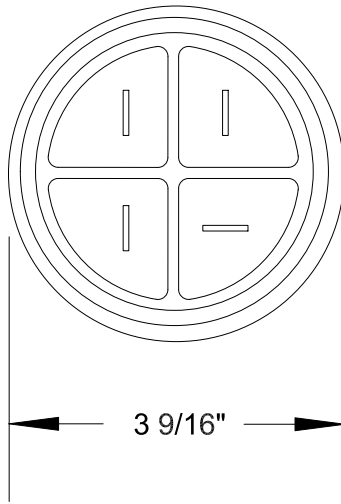

# QUELARC<sup>®</sup> 100 AMP 600 VAC

4 POLE 4 WIRE
PRESSURE CONTACTS
1.375" TO 1.750" CABLE RANGE

To order contact:  
**HILLCREST ENTERPRISES, INC.**  
 11092 AIR PARK ROAD  
 ASHLAND, VA 23005 USA

Phone: 804-798-8390  
 Fax: 804-752-7830

<http://www.pylenational.co>  
<http://www.plugs.cc>

DRAWING NOT TO SCALE

DRAWN BY	NVS	 HILLCREST ENTERPRISES		
APPROVED	4/14	<b>KPD-1410046-PR</b>		
ISSUED				
RECORD OF ISSUE		SCALE	DRG No.	SHEET
				1 OF 1