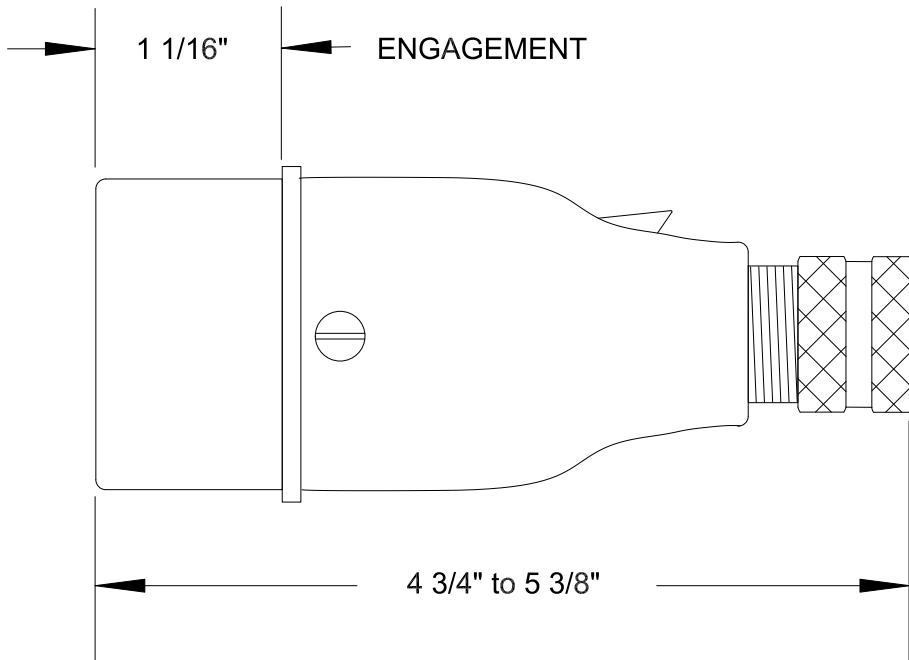

# QUELARC<sup>®</sup> 30 AMP 600 VAC

3 POLE 3 WIRE
PRESSURE CONTACTS
.375" TO .625" CABLE RANGE

To order contact:  
 HILLCREST ENTERPRISES, INC.  
 11092 AIR PARK ROAD  
 ASHLAND, VA 23005 USA

Phone: 804-798-8390  
 Fax: 804-752-7830