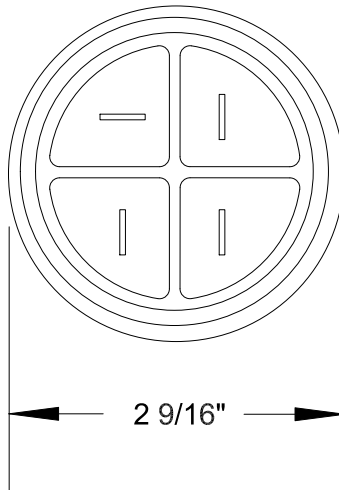

# QUELARC<sup>®</sup> 30 AMP 600 VAC

4 POLE 4 WIRE
PRESSURE CONTACTS
.375" TO .625" CABLE RANGE

To order contact:  
 HILLCREST ENTERPRISES, INC.  
 11092 AIR PARK ROAD  
 ASHLAND, VA 23005 USA

Phone: 804-798-8390  
 Fax: 804-752-7830

<http://www.pylenational.co>  
<http://www.plugs.cc>

DRAWING NOT TO SCALE

DRAWN BY NVS	HILLCREST ENTERPRISES		
APPROVED 4/14	<b>KPD-53046-PR</b>		
ISSUED			
RECORD OF ISSUE	SCALE	DRG No.	SHEET
			1 OF 1