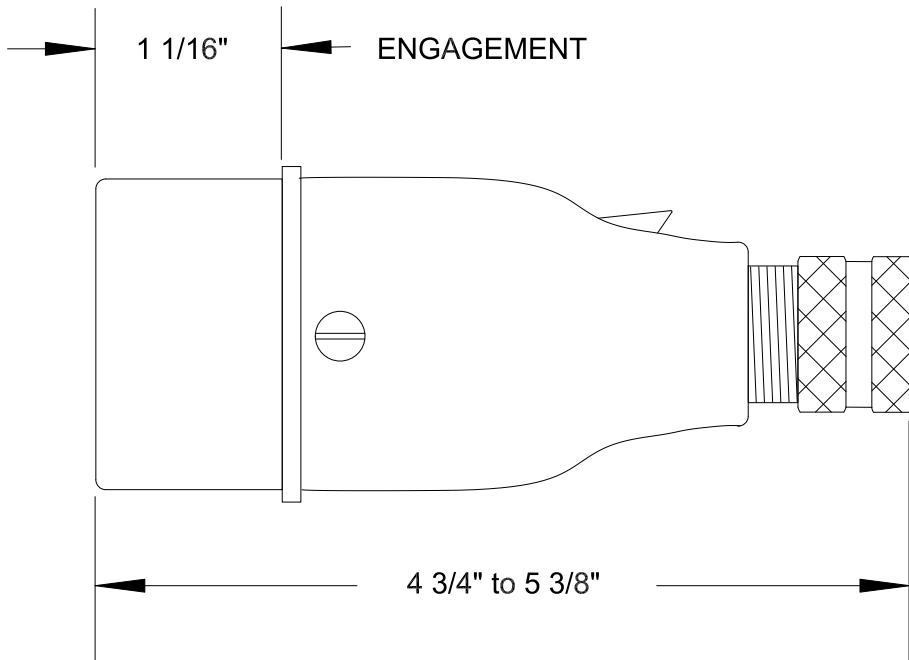

# QUELARC<sup>®</sup> 30 AMP 600 VAC

4 POLE 4 WIRE
PRESSURE CONTACTS
.375" TO .625" CABLE RANGE

To order contact:  
 HILLCREST ENTERPRISES, INC.  
 11092 AIR PARK ROAD  
 ASHLAND, VA 23005 USA

Phone: 804-798-8390  
 Fax: 804-752-7830