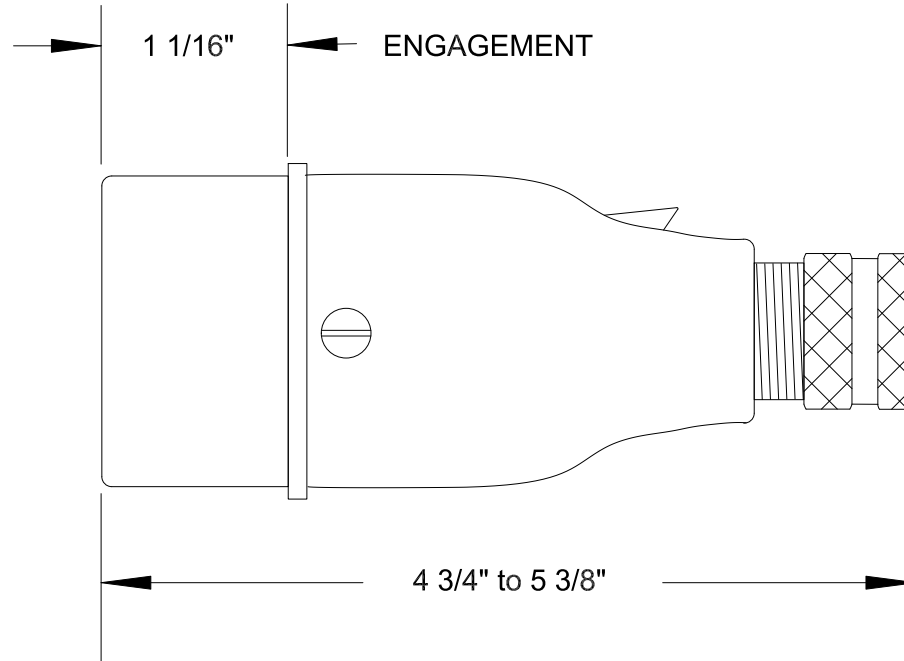

QUELARC[®] 30 AMP 600 VAC

3 POLE 3 WIRE
PRESSURE CONTACTS
.625" TO 1.000" CABLE RANGE

To order contact:
 HILLCREST ENTERPRISES, INC.
 11092 AIR PARK ROAD
 ASHLAND, VA 23005 USA

Phone: 804-798-8390
 Fax: 804-752-7830