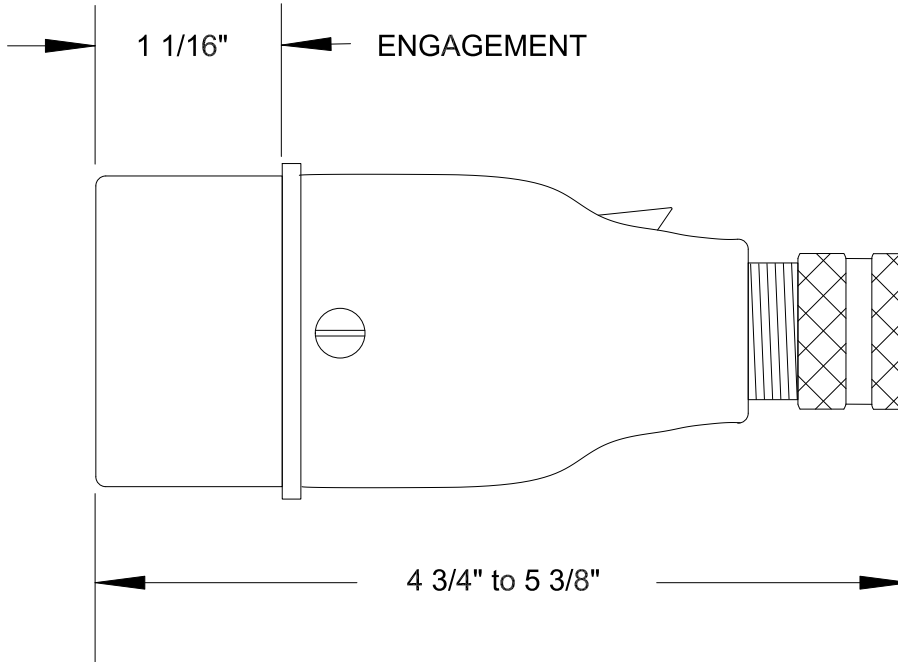

QUELARC[®] 30 AMP 600 VAC

4 POLE 4 WIRE
PRESSURE CONTACTS
.625" TO 1.000" CABLE RANGE

To order contact:
 HILLCREST ENTERPRISES, INC.
 11092 AIR PARK ROAD
 ASHLAND, VA 23005 USA

Phone: 804-798-8390
 Fax: 804-752-7830