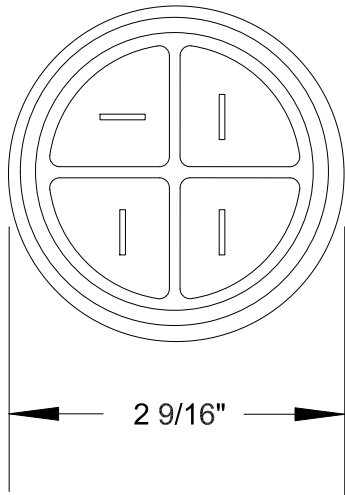

QUELARC[®] 30 AMP 600 VAC

4 POLE 4 WIRE
PRESSURE CONTACTS
.625" TO 1.000" CABLE RANGE

To order contact:
 HILLCREST ENTERPRISES, INC.
 11092 AIR PARK ROAD
 ASHLAND, VA 23005 USA

Phone: 804-798-8390
 Fax: 804-752-7830

<http://www.pylenational.co>
<http://www.plugs.cc>

DRAWING NOT TO SCALE

DRAWN BY NVS	HILLCREST ENTERPRISES		
APPROVED 4/14	KPD-83046-PR		
ISSUED			
RECORD OF ISSUE	SCALE	DRG No.	SHEET
			1 OF 1