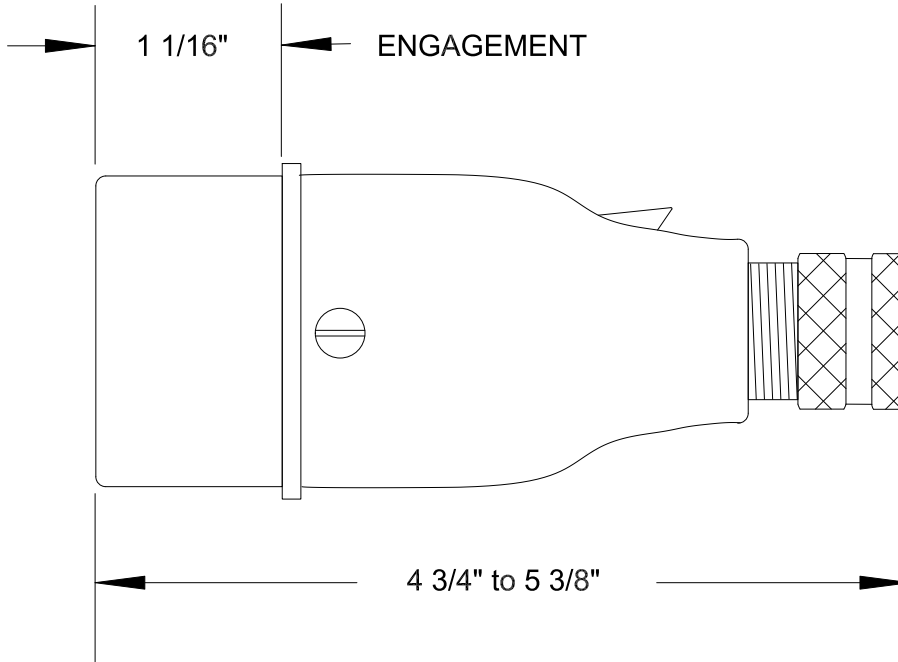

QUELARC[®] 30 AMP 600 VAC

4 POLE 4 WIRE
SOLDER CONTACTS
.625" TO 1.000" CABLE RANGE

To order contact:
 HILLCREST ENTERPRISES, INC.
 11092 AIR PARK ROAD
 ASHLAND, VA 23005 USA

Phone: 804-798-8390
 Fax: 804-752-7830