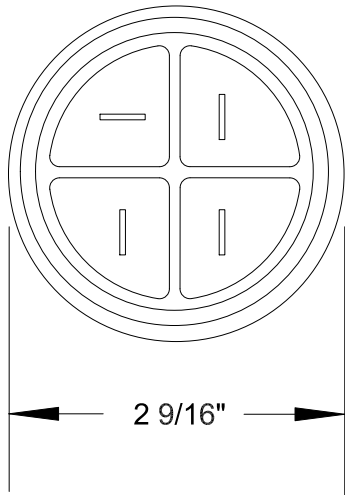

QUELARC[®] 30 AMP 600 VAC

4 POLE 4 WIRE
SOLDER CONTACTS
.625" TO 1.000" CABLE RANGE

To order contact:
 HILLCREST ENTERPRISES, INC.
 11092 AIR PARK ROAD
 ASHLAND, VA 23005 USA

Phone: 804-798-8390
 Fax: 804-752-7830

<http://www.pylenational.co>
<http://www.plugs.cc>

DRAWING NOT TO SCALE

DRAWN BY NVS	 HILLCREST ENTERPRISES		
APPROVED 4/14	KPD-83046		
ISSUED			
RECORD OF ISSUE	SCALE	DRG No.	SHEET
			1 OF 1