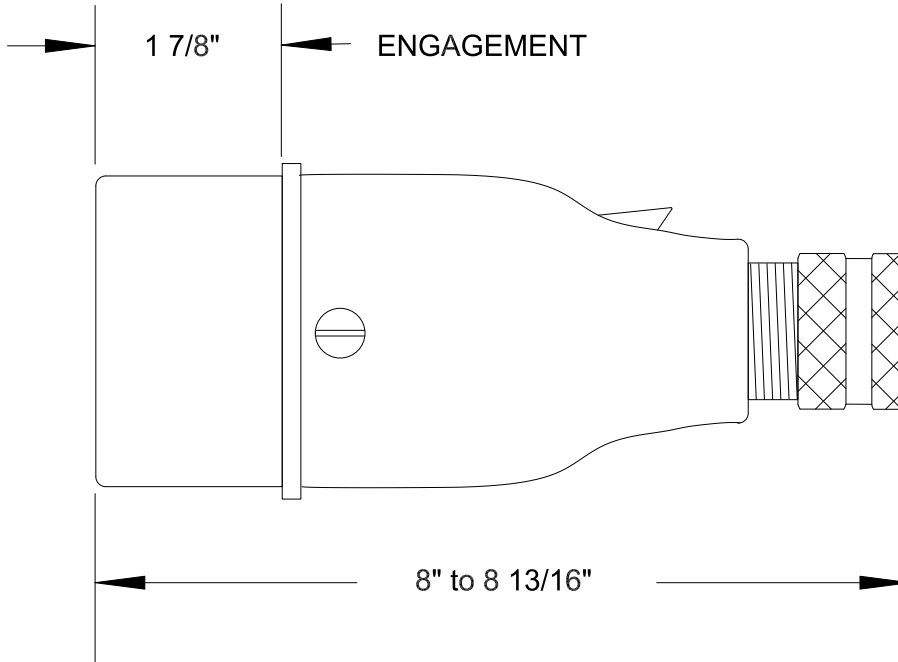

QUELARC[®] 60 AMP 600 VAC

4 POLE 4 WIRE
PRESSURE CONTACTS
.625" TO 1.000" CABLE RANGE

To order contact:
 HILLCREST ENTERPRISES, INC.
 11092 AIR PARK ROAD
 ASHLAND, VA 23005 USA

Phone: 804-798-8390
 Fax: 804-752-7830