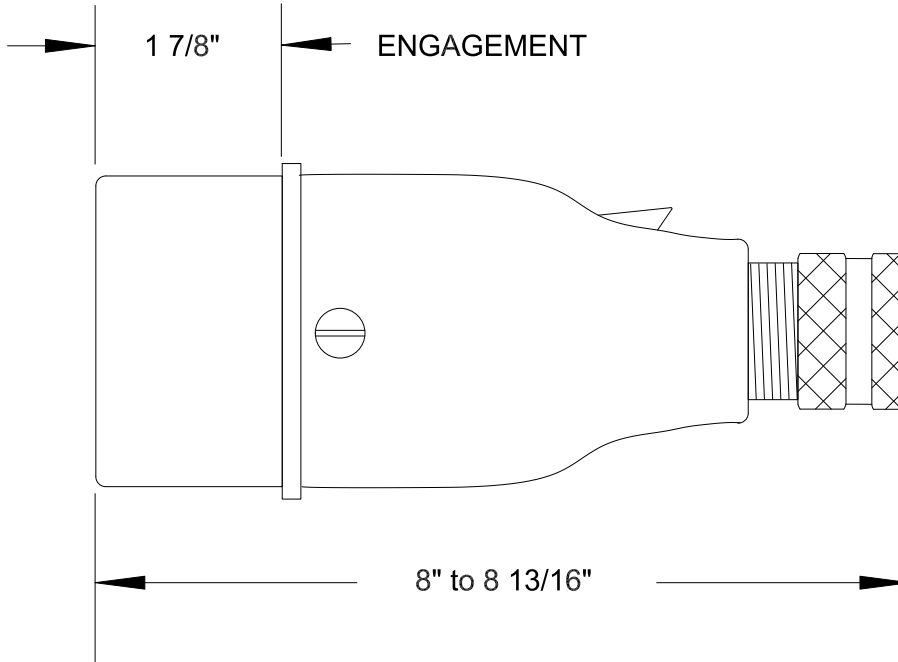

# QUELARC<sup>®</sup> 60 AMP 600 VAC

4 POLE 4 WIRE
SOLDER CONTACTS
.625" TO 1.000" CABLE RANGE

To order contact:  
 HILLCREST ENTERPRISES, INC.  
 11092 AIR PARK ROAD  
 ASHLAND, VA 23005 USA

Phone: 804-798-8390  
 Fax: 804-752-7830