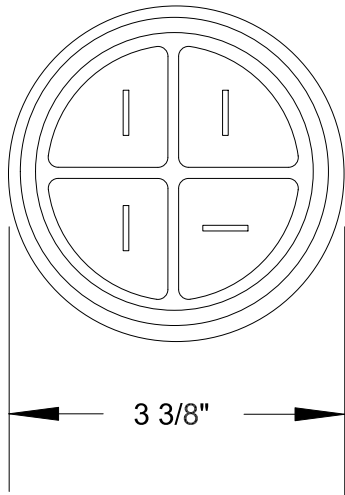

# QUELARC<sup>®</sup> 60 AMP 600 VAC

4 POLE 4 WIRE
SOLDER CONTACTS
.625" TO 1.000" CABLE RANGE

To order contact:  
 HILLCREST ENTERPRISES, INC.  
 11092 AIR PARK ROAD  
 ASHLAND, VA 23005 USA

Phone: 804-798-8390  
 Fax: 804-752-7830

<http://www.pylenational.co>  
<http://www.plugs.cc>

DRAWING NOT TO SCALE

DRAWN BY	NVS	HILLCREST ENTERPRISES		
APPROVED	4/14	<b>KPD-86046</b>		
ISSUED				
RECORD OF ISSUE		SCALE	DRG No.	SHEET
				1 OF 1