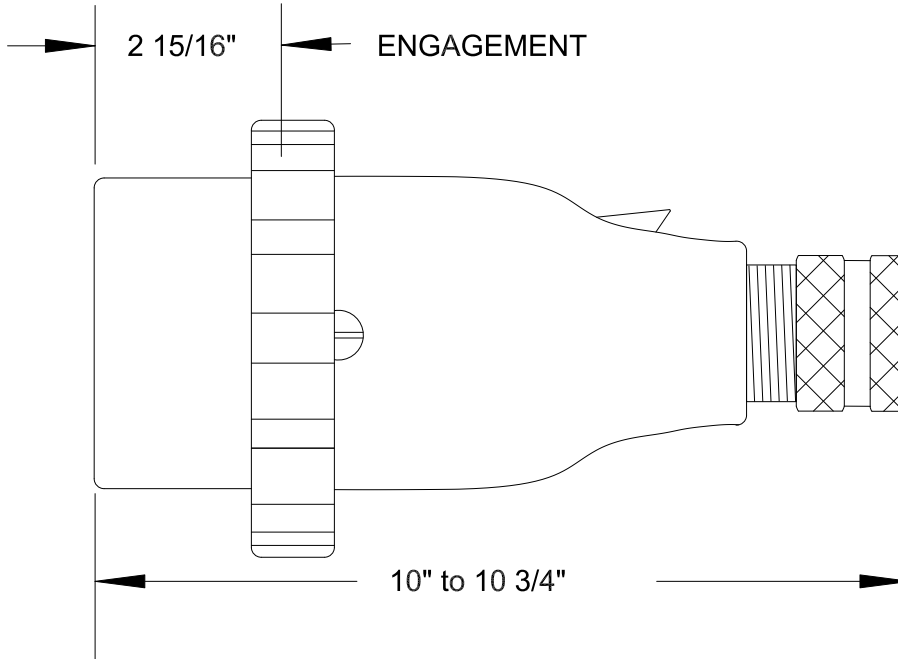

QUELARC[®] 100 AMP 600 VAC

4 POLE 4 WIRE
PRESSURE CONTACTS
1.000" TO 1.375" CABLE RANGE

To order contact:
 HILLCREST ENTERPRISES, INC.
 11092 AIR PARK ROAD
 ASHLAND, VA 23005 USA

Phone: 804-798-8390
 Fax: 804-752-7830