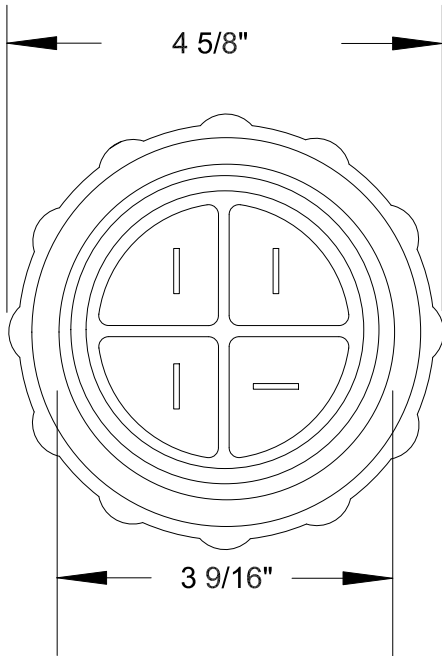

QUELARC[®] 100 AMP 600 VAC

4 POLE 4 WIRE
PRESSURE CONTACTS
1.000" TO 1.375" CABLE RANGE

To order contact:
 HILLCREST ENTERPRISES, INC.
 11092 AIR PARK ROAD
 ASHLAND, VA 23005 USA

Phone: 804-798-8390
 Fax: 804-752-7830