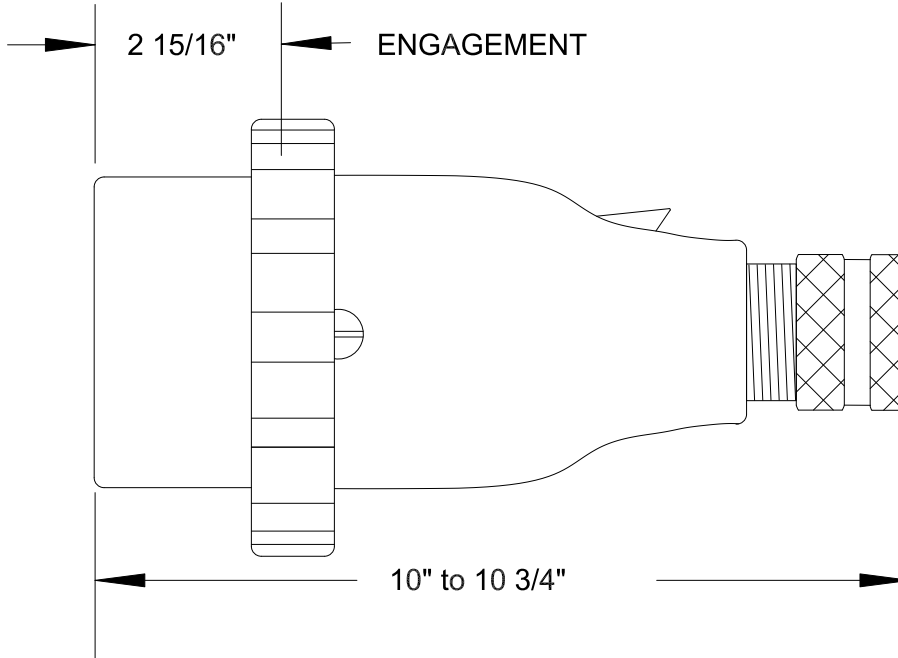

QUELARC[®] 100 AMP 600 VAC

4 POLE 4 WIRE
SOLDER CONTACTS
1.000" TO 1.375" CABLE RANGE

To order contact:
 HILLCREST ENTERPRISES, INC.
 11092 AIR PARK ROAD
 ASHLAND, VA 23005 USA

Phone: 804-798-8390
 Fax: 804-752-7830