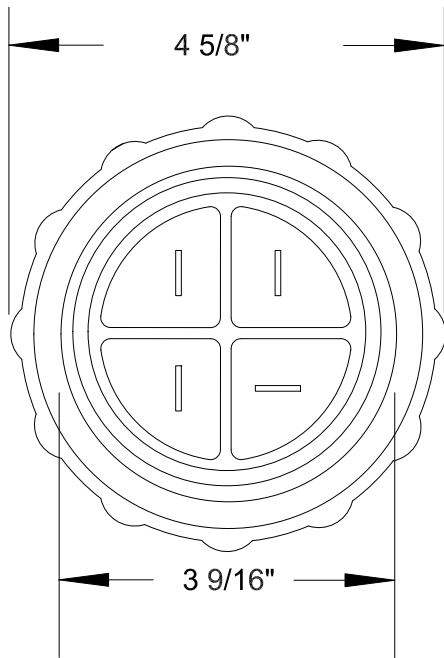

QUELARC[®] 100 AMP 600 VAC

4 POLE 4 WIRE
SOLDER CONTACTS
1.000" TO 1.375" CABLE RANGE

To order contact:
 HILLCREST ENTERPRISES, INC.
 11092 AIR PARK ROAD
 ASHLAND, VA 23005 USA

Phone: 804-798-8390
 Fax: 804-752-7830

<http://www.pylenational.co>
<http://www.plugs.cc>

DRAWING NOT TO SCALE

DRAWN BY NVS	HILLCREST ENTERPRISES		
APPROVED 4/14	KPLD-1110046		
ISSUED			
RECORD OF ISSUE	SCALE	DRG No.	SHEET
			1 OF 1