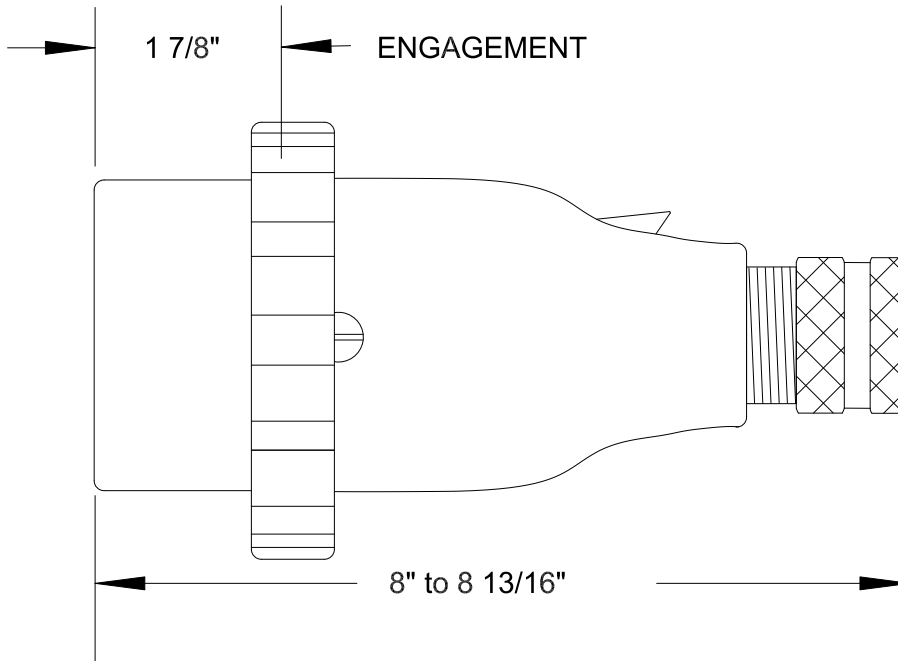

QUELARC[®] 60 AMP 600 VAC

3 POLE 3 WIRE
PRESSURE CONTACTS
1.000" TO 1.375" CABLE RANGE

To order contact:
 HILLCREST ENTERPRISES, INC.
 11092 AIR PARK ROAD
 ASHLAND, VA 23005 USA

Phone: 804-798-8390
 Fax: 804-752-7830