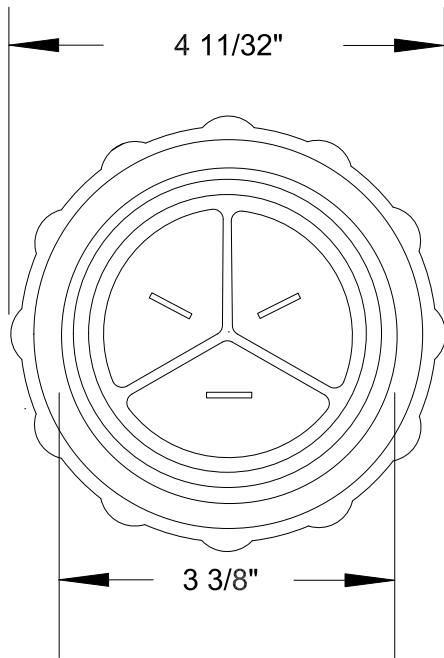

QUELARC[®] 60 AMP 600 VAC

3 POLE 3 WIRE
PRESSURE CONTACTS
1.000" TO 1.375" CABLE RANGE

To order contact:
 HILLCREST ENTERPRISES, INC.
 11092 AIR PARK ROAD
 ASHLAND, VA 23005 USA

Phone: 804-798-8390
 Fax: 804-752-7830

<http://www.pylenational.co>
<http://www.plugs.cc>

DRAWING NOT TO SCALE

DRAWN BY	NVS	 HILLCREST ENTERPRISES		
APPROVED	4/14	KPLD-116036-PR		
ISSUED				
RECORD OF ISSUE		SCALE	DRG No.	SHEET
				1 OF 1