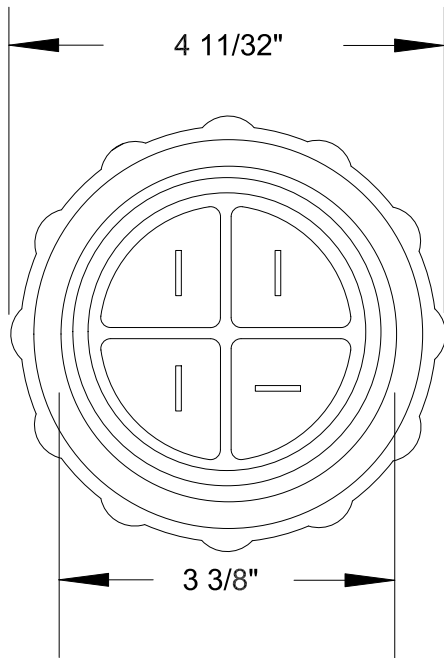

QUELARC[®] 60 AMP 600 VAC

4 POLE 4 WIRE
PRESSURE CONTACTS
1.000" TO 1.375" CABLE RANGE

To order contact:
 HILLCREST ENTERPRISES, INC.
 11092 AIR PARK ROAD
 ASHLAND, VA 23005 USA

Phone: 804-798-8390
 Fax: 804-752-7830

<http://www.pylenational.co>
<http://www.plugs.cc>

DRAWING NOT TO SCALE

DRAWN BY NVS	HILLCREST ENTERPRISES		
APPROVED 4/14	KPLD-116046-PR		
ISSUED			
RECORD OF ISSUE	SCALE	DRG No.	SHEET
			1 OF 1