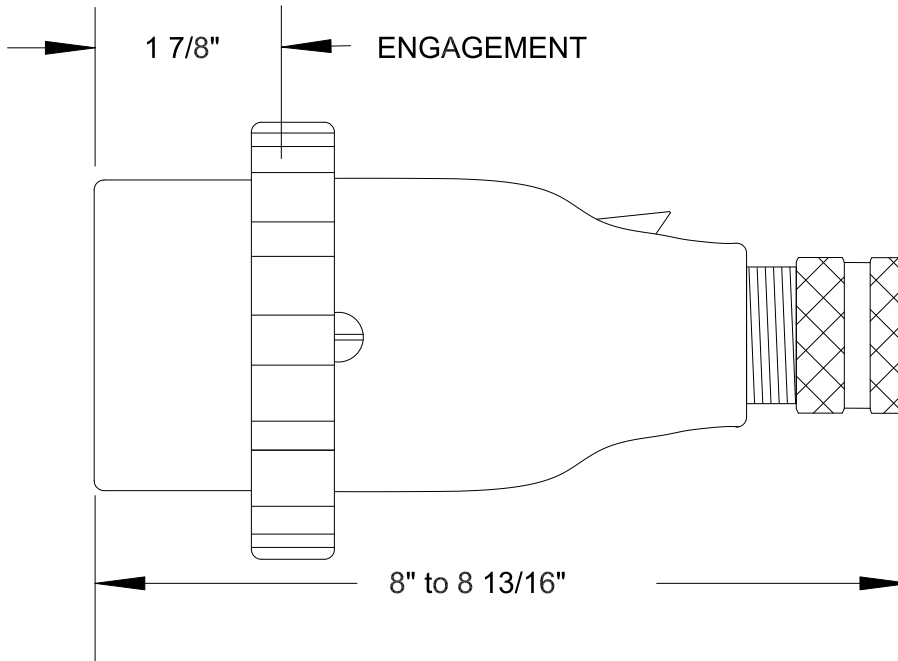

QUELARC[®] 60 AMP 600 VAC

4 POLE 4 WIRE
PRESSURE CONTACTS
1.000" TO 1.375" CABLE RANGE

To order contact:
 HILLCREST ENTERPRISES, INC.
 11092 AIR PARK ROAD
 ASHLAND, VA 23005 USA

Phone: 804-798-8390
 Fax: 804-752-7830