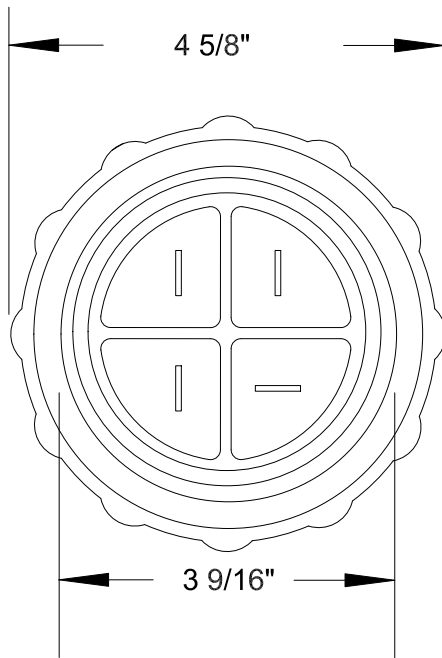

QUELARC[®] 100 AMP 600 VAC

4 POLE 4 WIRE
PRESSURE CONTACTS
1.375" TO 1.750" CABLE RANGE

To order contact:
 HILLCREST ENTERPRISES, INC.
 11092 AIR PARK ROAD
 ASHLAND, VA 23005 USA

Phone: 804-798-8390
 Fax: 804-752-7830

<http://www.pylenational.co>
<http://www.plugs.cc>

DRAWING NOT TO SCALE

DRAWN BY NVS	HILLCREST ENTERPRISES		
APPROVED 4/14	KPLD-1410046-PR		
ISSUED			
RECORD OF ISSUE	SCALE	DRG No.	SHEET
			1 OF 1