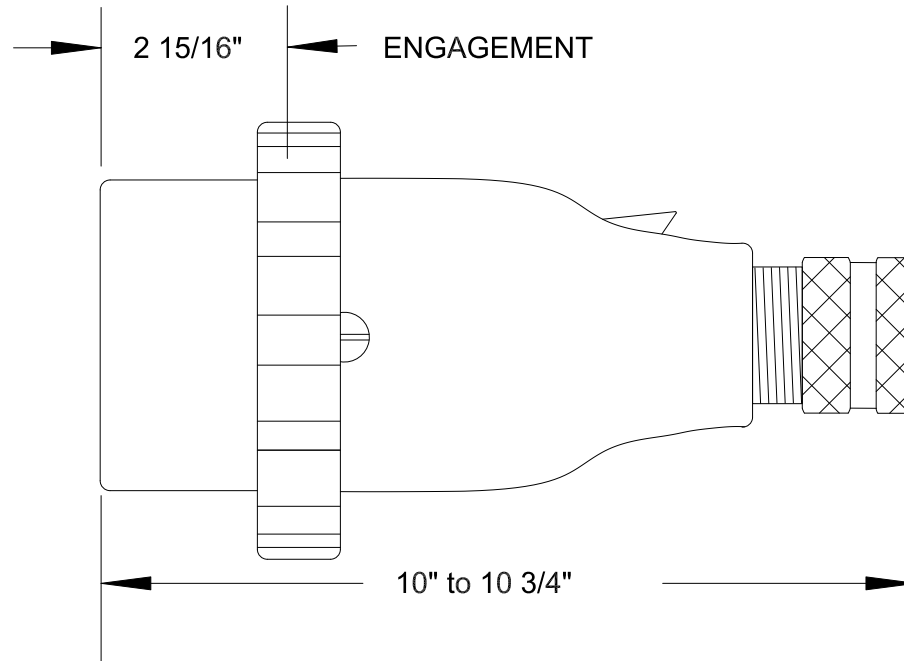

QUELARC[®] 100 AMP 600 VAC

4 POLE 4 WIRE
PRESSURE CONTACTS
1.375" TO 1.750" CABLE RANGE

To order contact:
 HILLCREST ENTERPRISES, INC.
 11092 AIR PARK ROAD
 ASHLAND, VA 23005 USA

Phone: 804-798-8390
 Fax: 804-752-7830