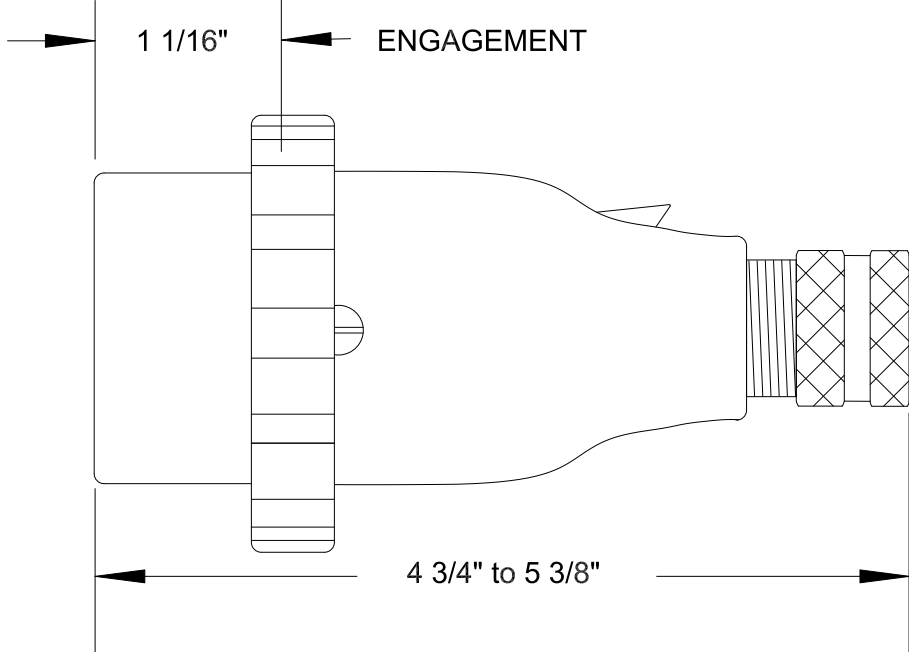

QUELARC[®] 30 AMP 600 VAC

3 POLE 3 WIRE
PRESSURE CONTACTS
.375" TO .625" CABLE RANGE

To order contact:
 HILLCREST ENTERPRISES, INC.
 11092 AIR PARK ROAD
 ASHLAND, VA 23005 USA

Phone: 804-798-8390
 Fax: 804-752-7830