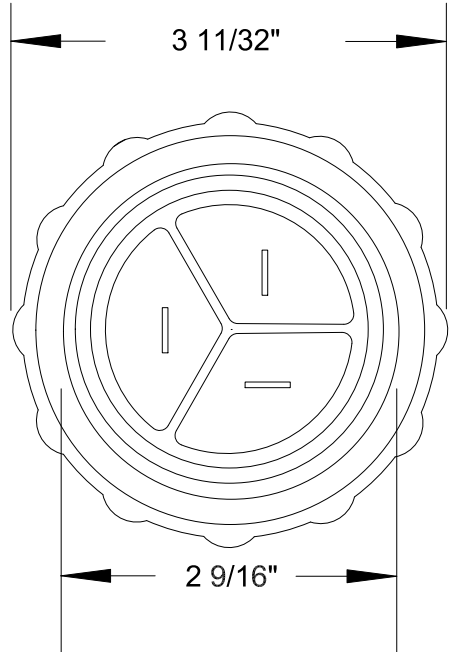

QUELARC[®] 30 AMP 600 VAC

3 POLE 3 WIRE
PRESSURE CONTACTS
.375" TO .625" CABLE RANGE

To order contact:
 HILLCREST ENTERPRISES, INC.
 11092 AIR PARK ROAD
 ASHLAND, VA 23005 USA

Phone: 804-798-8390
 Fax: 804-752-7830

<http://www.pylenational.co>
<http://www.plugs.cc>

DRAWING NOT TO SCALE

DRAWN BY	NVS	HILLCREST ENTERPRISES		
APPROVED	4/14	KPLD-53036-PR		
ISSUED				
RECORD OF ISSUE		SCALE	DRG No.	SHEET
				1 OF 1