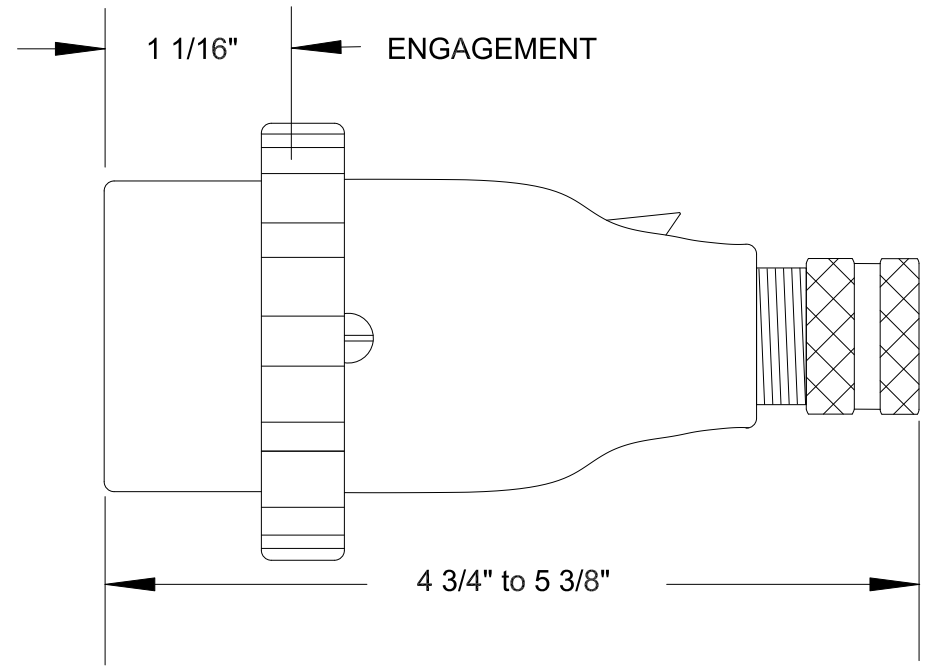

# QUELARC<sup>®</sup> 30 AMP 600 VAC

4 POLE 4 WIRE
PRESSURE CONTACTS
.375" TO .625" CABLE RANGE

To order contact:  
**HILLCREST ENTERPRISES, INC.**  
 11092 AIR PARK ROAD  
 ASHLAND, VA 23005 USA

Phone: 804-798-8390  
 Fax: 804-752-7830