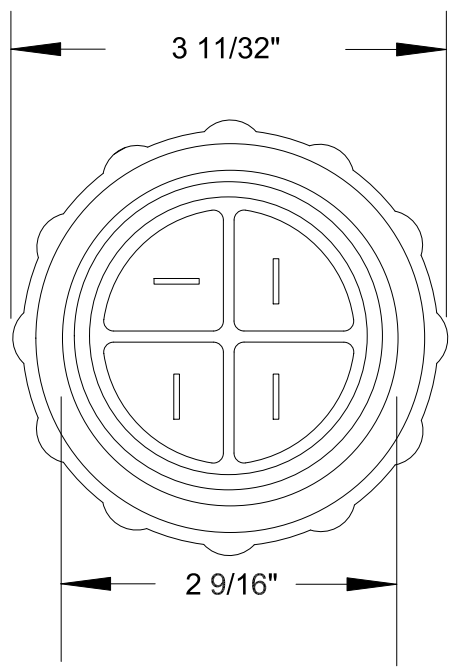

# QUELARC<sup>®</sup> 30 AMP 600 VAC

4 POLE 4 WIRE
PRESSURE CONTACTS
.375" TO .625" CABLE RANGE

To order contact:  
**HILLCREST ENTERPRISES, INC.**  
 11092 AIR PARK ROAD  
 ASHLAND, VA 23005 USA

Phone: 804-798-8390  
 Fax: 804-752-7830

<http://www.pylenational.co>  
<http://www.plugs.cc>

DRAWING NOT TO SCALE

DRAWN BY	NVS	 HILLCREST ENTERPRISES		
APPROVED	4/14	<b>KPLD-53046-PR</b>		
ISSUED				
RECORD OF ISSUE		SCALE	DRG No.	SHEET
				1 OF 1