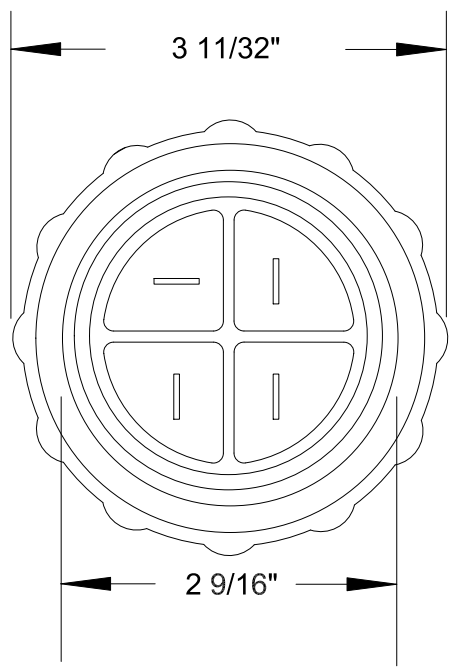

QUELARC[®] 30 AMP 600 VAC

4 POLE 4 WIRE
SOLDER CONTACTS
.375" TO .625" CABLE RANGE

To order contact:
HILLCREST ENTERPRISES, INC.
 11092 AIR PARK ROAD
 ASHLAND, VA 23005 USA

Phone: 804-798-8390
 Fax: 804-752-7830

<http://www.pylenational.co>
<http://www.plugs.cc>

DRAWING NOT TO SCALE

DRAWN BY	NVS	HILLCREST ENTERPRISES		
APPROVED	4/14	KPLD-53046		
ISSUED				
RECORD OF ISSUE		SCALE	DRG No.	SHEET
				1 OF 1