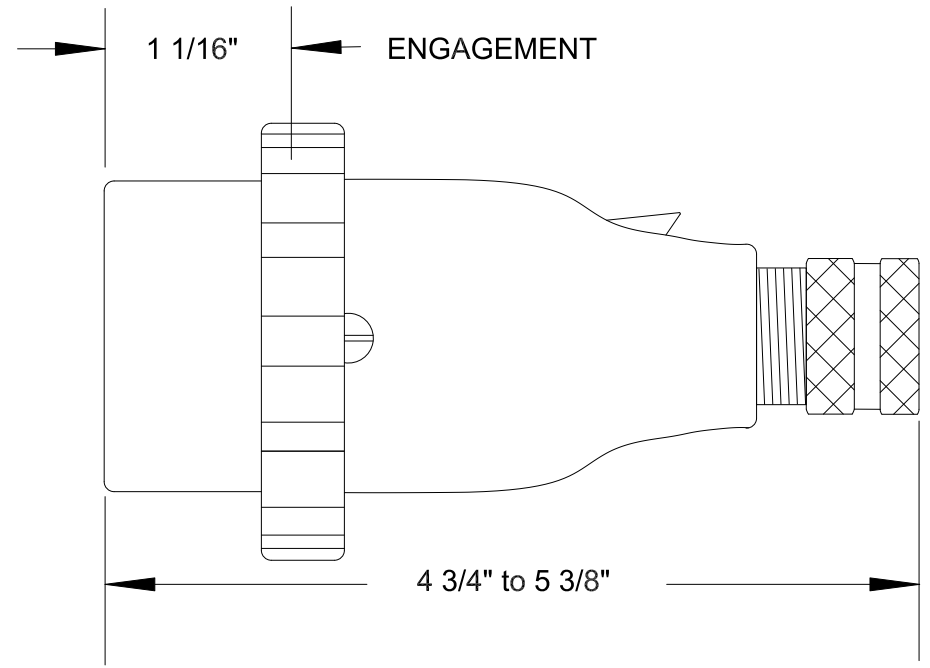

QUELARC[®] 30 AMP 600 VAC

4 POLE 4 WIRE
SOLDER CONTACTS
.375" TO .625" CABLE RANGE

To order contact:
HILLCREST ENTERPRISES, INC.
 11092 AIR PARK ROAD
 ASHLAND, VA 23005 USA

Phone: 804-798-8390
 Fax: 804-752-7830