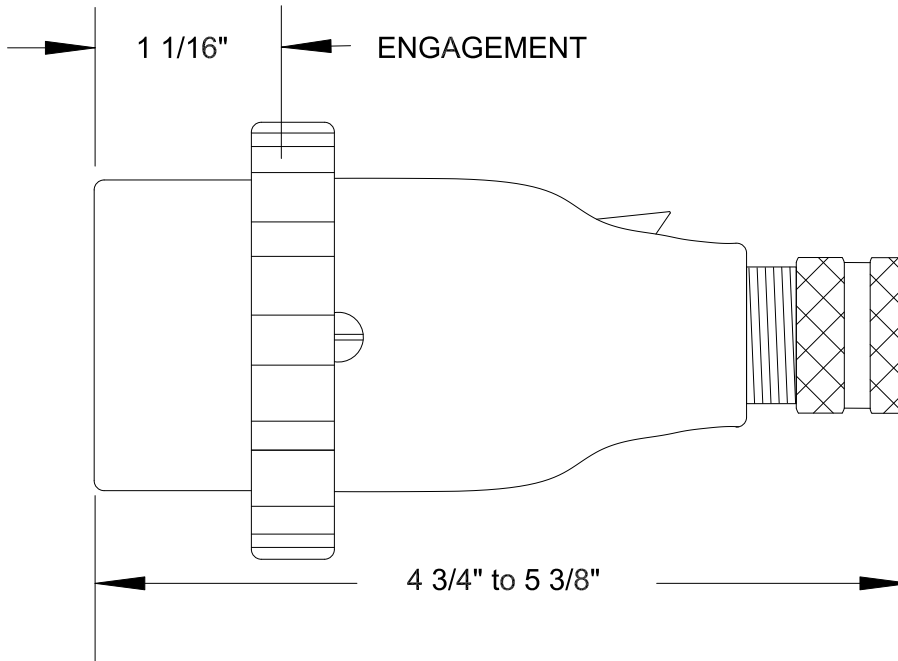

QUELARC[®] 30 AMP 600 VAC

| |
|-----------------------------|
| 3 POLE 3 WIRE |
| PRESSURE CONTACTS |
| .625" TO 1.000" CABLE RANGE |

To order contact:
 HILLCREST ENTERPRISES, INC.
 11092 AIR PARK ROAD
 ASHLAND, VA 23005 USA