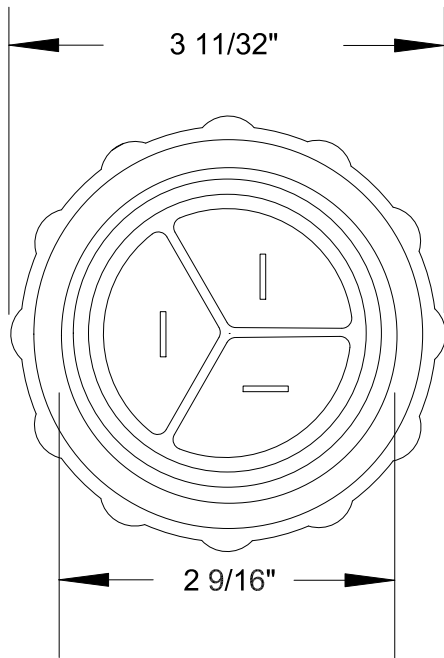

QUELARC[®] 30 AMP 600 VAC

| |
|-----------------------------|
| 3 POLE 3 WIRE |
| PRESSURE CONTACTS |
| .625" TO 1.000" CABLE RANGE |

To order contact:
 HILLCREST ENTERPRISES, INC.
 11092 AIR PARK ROAD
 ASHLAND, VA 23005 USA

Phone: 804-798-8390
 Fax: 804-752-7830

<http://www.pylenational.co>
<http://www.plugs.cc>

DRAWING NOT TO SCALE

| | | | |
|-----------------|---|---------|--------|
| DRAWN BY NVS |  HILLCREST ENTERPRISES | | |
| APPROVED 4/14 | KPLD-83036-PR | | |
| ISSUED | | | |
| RECORD OF ISSUE | SCALE | DRG No. | SHEET |
| | | | 1 OF 1 |