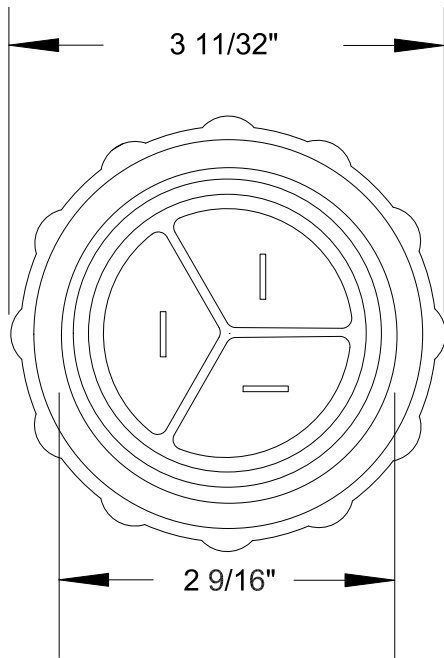

QUELARC[®] 30 AMP 600 VAC

3 POLE 3 WIRE
SOLDER CONTACTS
.625" TO 1.000" CABLE RANGE

To order contact:
 HILLCREST ENTERPRISES, INC.
 11092 AIR PARK ROAD
 ASHLAND, VA 23005 USA

Phone: 804-798-8390
 Fax: 804-752-7830

<http://www.pylenational.co>
<http://www.plugs.cc>

DRAWING NOT TO SCALE

DRAWN BY	NVS	HILLCREST ENTERPRISES		
APPROVED	4/14	KPLD-83036		
ISSUED				
RECORD OF ISSUE		SCALE	DRG No.	SHEET
				1 OF 1