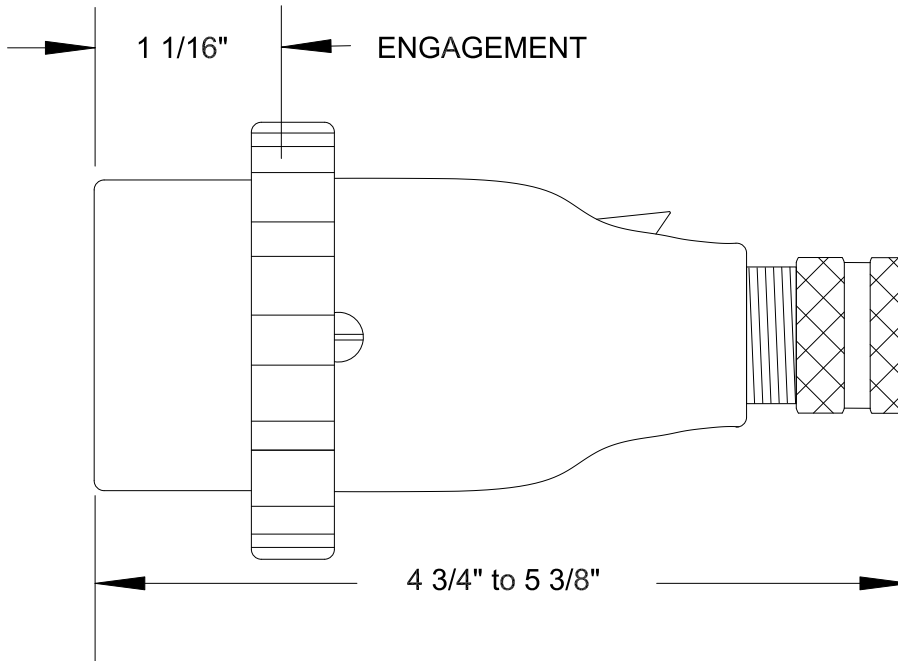

QUELARC[®] 30 AMP 600 VAC

3 POLE 3 WIRE
SOLDER CONTACTS
.625" TO 1.000" CABLE RANGE

To order contact:
 HILLCREST ENTERPRISES, INC.
 11092 AIR PARK ROAD
 ASHLAND, VA 23005 USA

Phone: 804-798-8390
 Fax: 804-752-7830