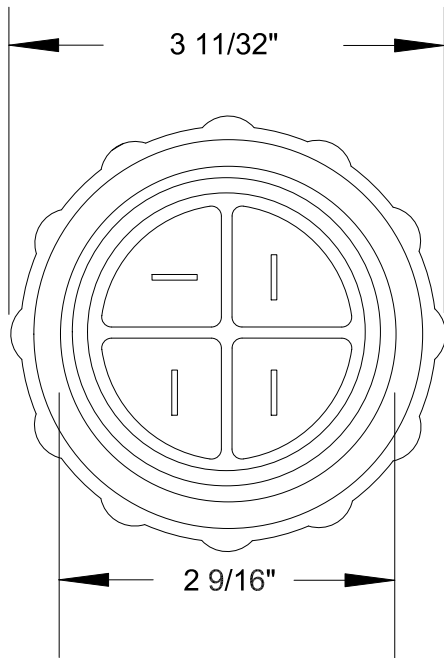

# QUELARC<sup>®</sup> 30 AMP 600 VAC

4 POLE 4 WIRE
PRESSURE CONTACTS
.625" TO 1.000" CABLE RANGE

To order contact:  
 HILLCREST ENTERPRISES, INC.  
 11092 AIR PARK ROAD  
 ASHLAND, VA 23005 USA

Phone: 804-798-8390  
 Fax: 804-752-7830

<http://www.pylenational.co>  
<http://www.plugs.cc>

DRAWING NOT TO SCALE

DRAWN BY NVS	HILLCREST ENTERPRISES		
APPROVED 4/14	KPLD-83046-PR		
ISSUED			
RECORD OF ISSUE	SCALE	DRG No.	SHEET
			1 OF 1