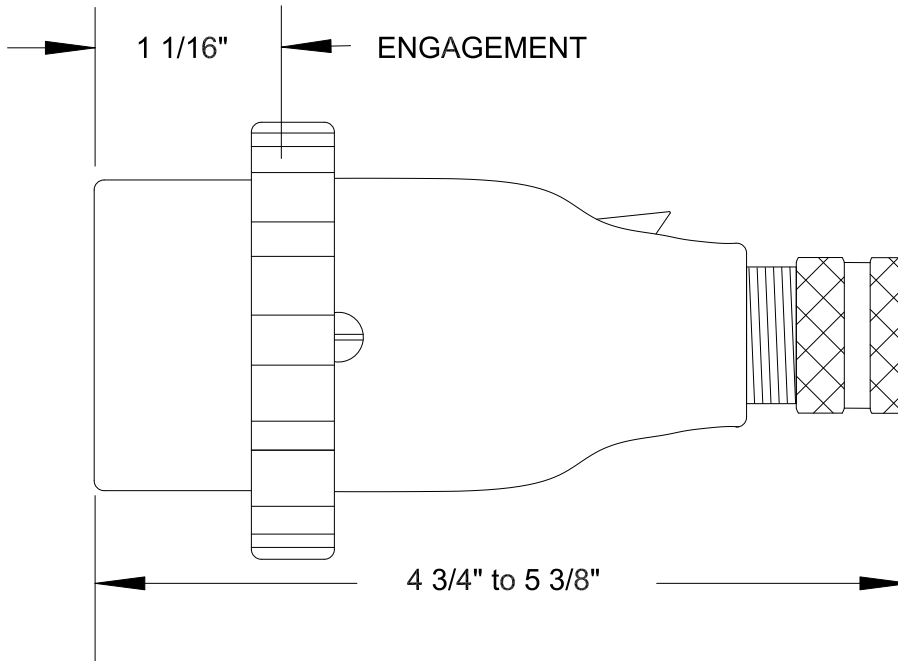

# QUELARC<sup>®</sup> 30 AMP 600 VAC

4 POLE 4 WIRE
PRESSURE CONTACTS
.625" TO 1.000" CABLE RANGE

To order contact:  
 HILLCREST ENTERPRISES, INC.  
 11092 AIR PARK ROAD  
 ASHLAND, VA 23005 USA

Phone: 804-798-8390  
 Fax: 804-752-7830