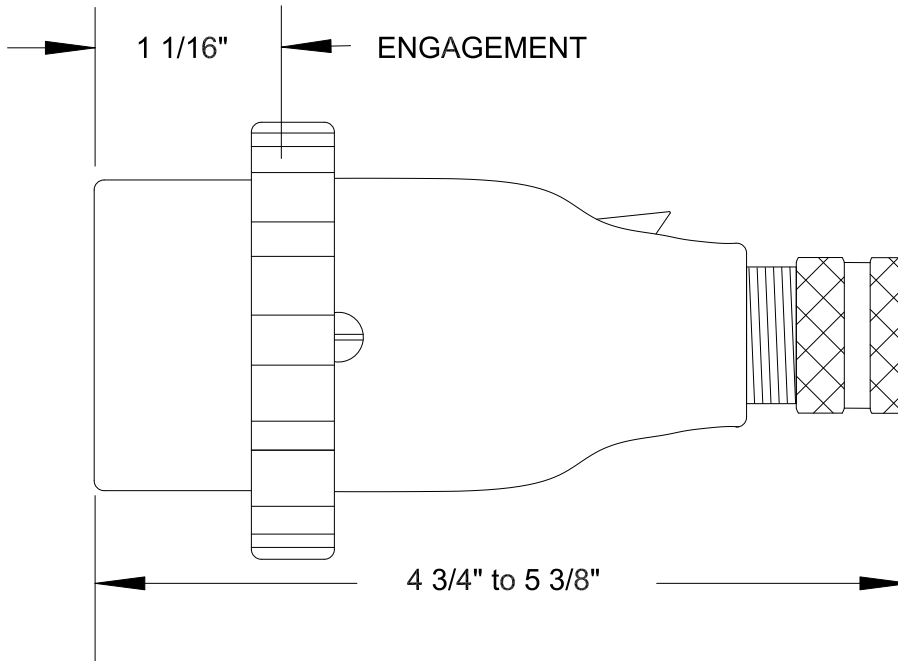

QUELARC[®] 30 AMP 600 VAC

4 POLE 4 WIRE
SOLDER CONTACTS
.625" TO 1.000" CABLE RANGE

To order contact:
 HILLCREST ENTERPRISES, INC.
 11092 AIR PARK ROAD
 ASHLAND, VA 23005 USA

Phone: 804-798-8390
 Fax: 804-752-7830