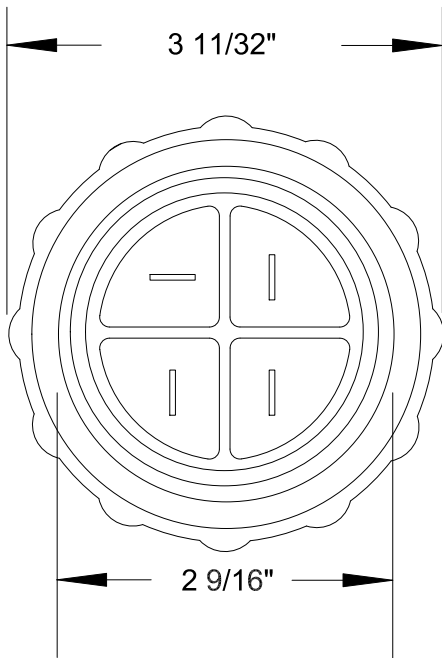

QUELARC[®] 30 AMP 600 VAC

4 POLE 4 WIRE
SOLDER CONTACTS
.625" TO 1.000" CABLE RANGE

To order contact:
 HILLCREST ENTERPRISES, INC.
 11092 AIR PARK ROAD
 ASHLAND, VA 23005 USA

Phone: 804-798-8390
 Fax: 804-752-7830

<http://www.pylenational.co>
<http://www.plugs.cc>

DRAWING NOT TO SCALE

DRAWN BY	NVS	 HILLCREST ENTERPRISES		
APPROVED	4/14	KPLD-83046		
ISSUED				
RECORD OF ISSUE		SCALE	DRG No.	SHEET
				1 OF 1