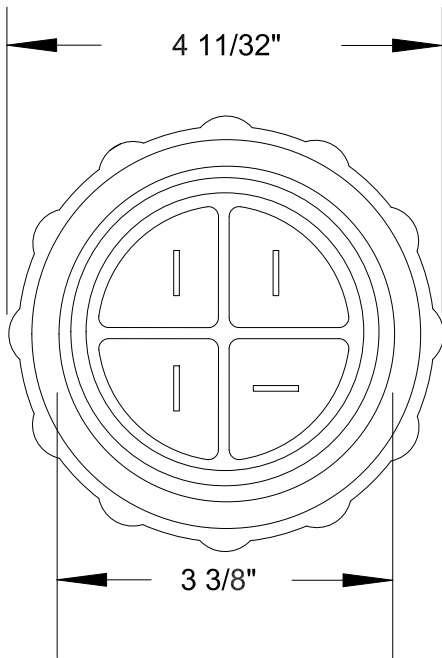

QUELARC[®] 60 AMP 600 VAC

| |
|-----------------------------|
| 4 POLE 4 WIRE |
| PRESSURE CONTACTS |
| .625" TO 1.000" CABLE RANGE |

To order contact:
 HILLCREST ENTERPRISES, INC.
 11092 AIR PARK ROAD
 ASHLAND, VA 23005 USA

Phone: 804-798-8390
 Fax: 804-752-7830

<http://www.pylenational.co>
<http://www.plugs.cc>

DRAWING NOT TO SCALE

| | | | | |
|-----------------|------|-----------------------|---------|--------|
| DRAWN BY | NVS | HILLCREST ENTERPRISES | | |
| APPROVED | 4/14 | KPLD-86046-PR | | |
| ISSUED | | | | |
| RECORD OF ISSUE | | SCALE | DRG No. | SHEET |
| | | | | 1 OF 1 |