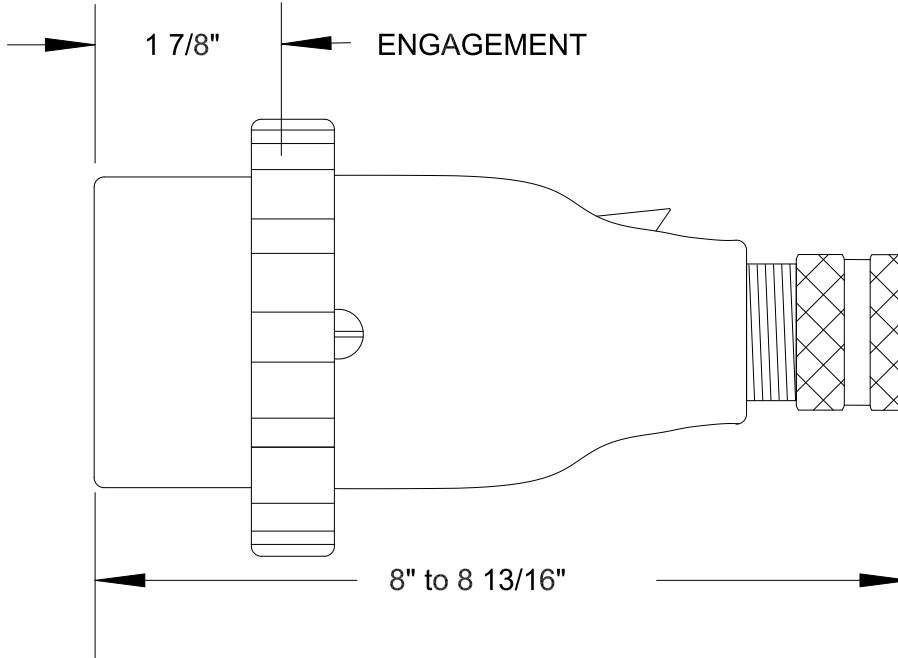

QUELARC[®] 60 AMP 600 VAC

| |
|-----------------------------|
| 4 POLE 4 WIRE |
| PRESSURE CONTACTS |
| .625" TO 1.000" CABLE RANGE |

To order contact:
 HILLCREST ENTERPRISES, INC.
 11092 AIR PARK ROAD
 ASHLAND, VA 23005 USA