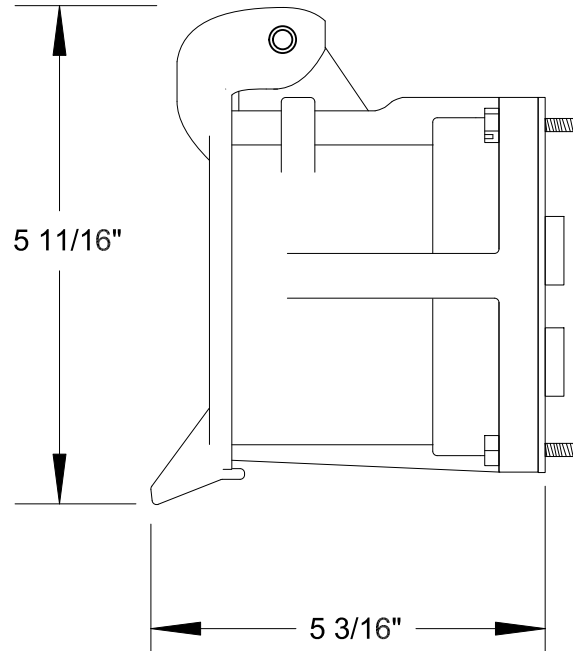

QUELARC[®] 100 AMP 600 VAC

3 POLE 3 WIRE
PRESSURE CONTACTS

1/4" - 20

5 11/16"

5 3/16"

BORE OF PANEL
3 15/32"

4 1/2"

3 7/8"