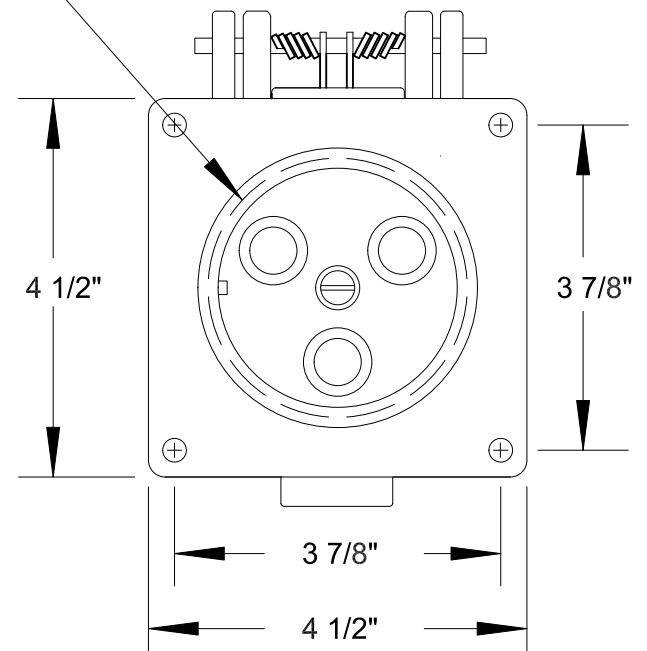

QUELARC[®] 100 AMP 600 VAC

3 POLE 3 WIRE
PRESSURE CONTACTS

1/4" - 20

5 11/16"

5 3/16"

BORE OF PANEL
3 15/32"

4 1/2"

3 7/8"