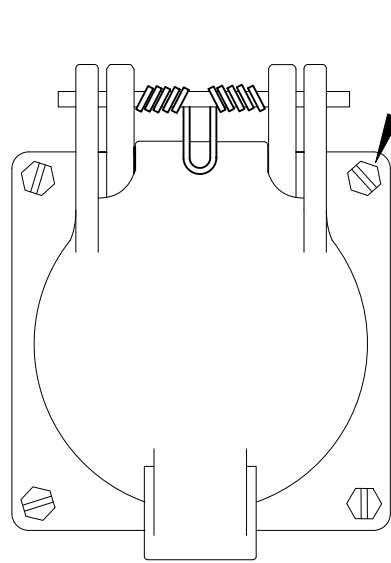

QUELARC[®] 100 AMP 600 VAC

3 POLE 3 WIRE
PRESSURE CONTACTS

1/4" - 20

5 11/16"

5 3/16"

BORE OF PANEL
3 15/32"

4 1/2"

3 7/8"