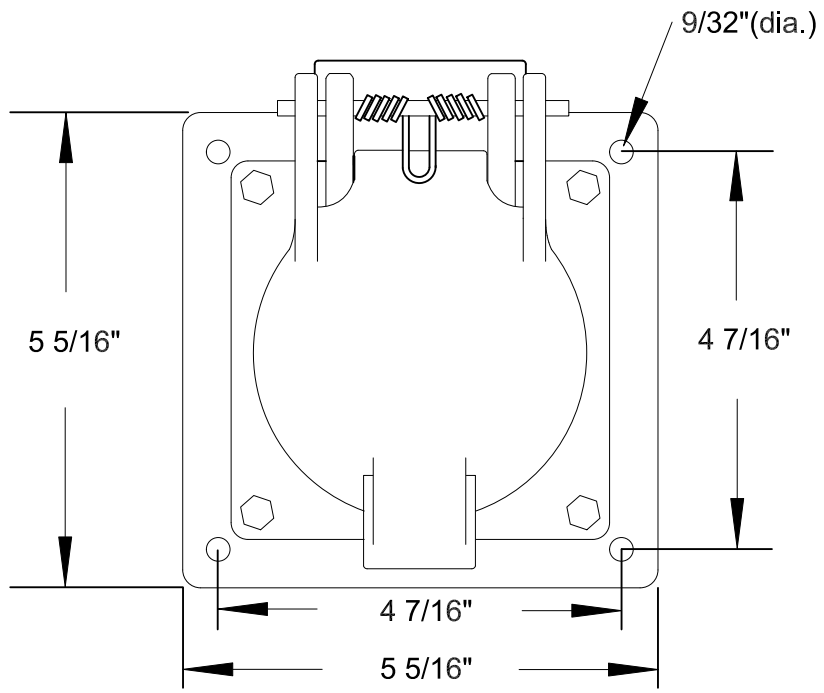

QUELARC[®] 60 AMP 600 VAC

3 POLE 3 WIRE
PRESSURE CONTACTS
1 1/4" NPT

RECEPTACLE FACE

DRAWING NOT TO SCALE

To order contact:
HILLCREST ENTERPRISES, INC.
 11092 AIR PARK ROAD
 ASHLAND, VA 23005 USA

Phone: 804-798-8390
 Fax: 804-752-7830