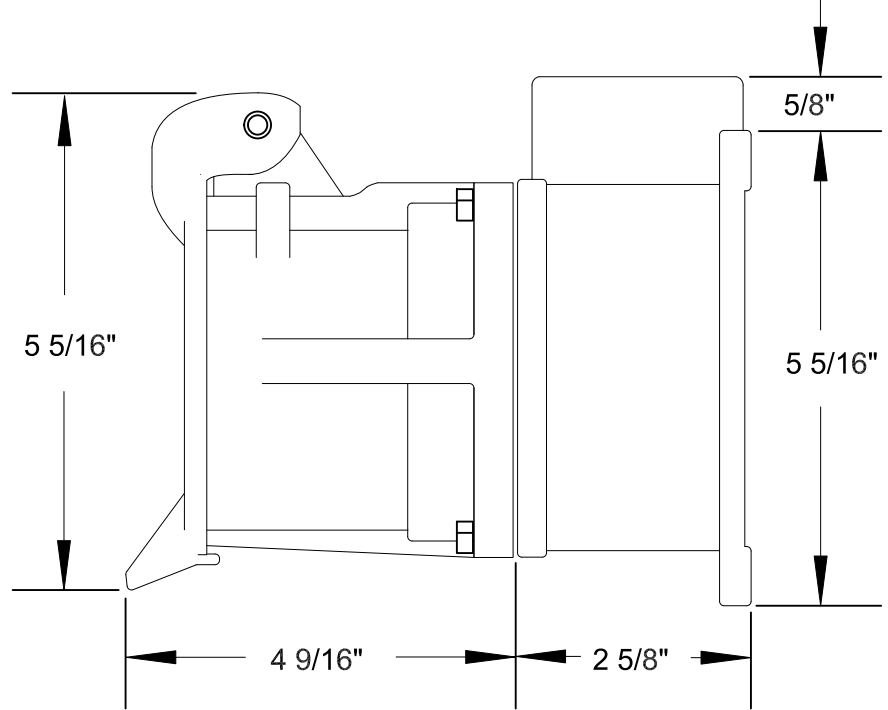

QUELARC[®] 60 AMP 600 VAC

3 POLE 3 WIRE
PRESSURE CONTACTS
1 1/4" NPT

RECEPTACLE FACE

DRAWING NOT TO SCALE

To order contact:
HILLCREST ENTERPRISES, INC.
 11092 AIR PARK ROAD
 ASHLAND, VA 23005 USA

Phone: 804-798-8390
 Fax: 804-752-7830