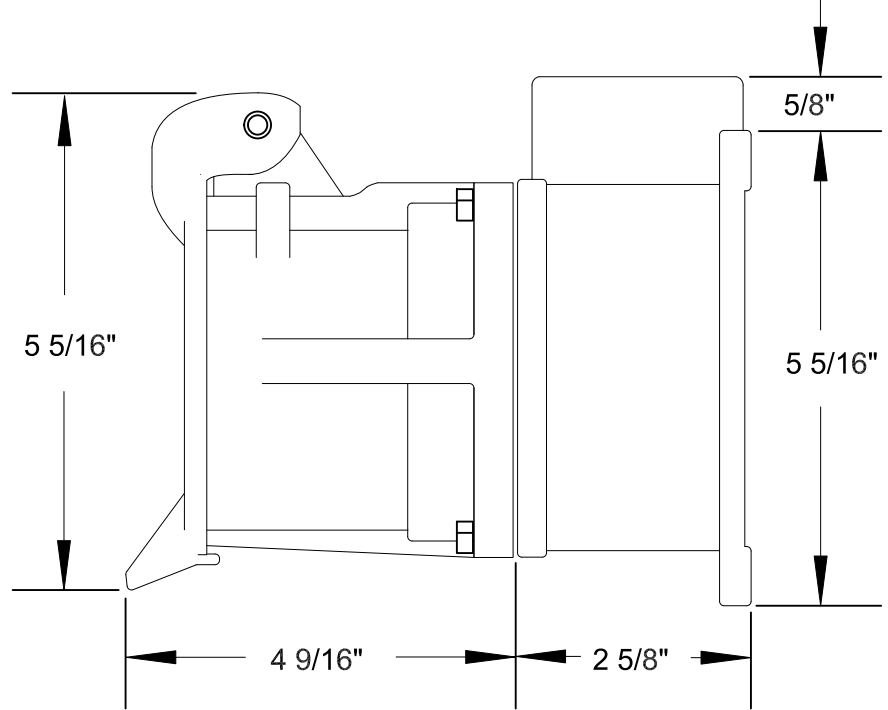

QUELARC[®] 60 AMP 600 VAC

4 POLE 4 WIRE
PRESSURE CONTACTS
1 1/4" NPT

RECEPTACLE FACE

DRAWING NOT TO SCALE

To order contact:
HILLCREST ENTERPRISES, INC.
 11092 AIR PARK ROAD
 ASHLAND, VA 23005 USA

Phone: 804-798-8390
 Fax: 804-752-7830