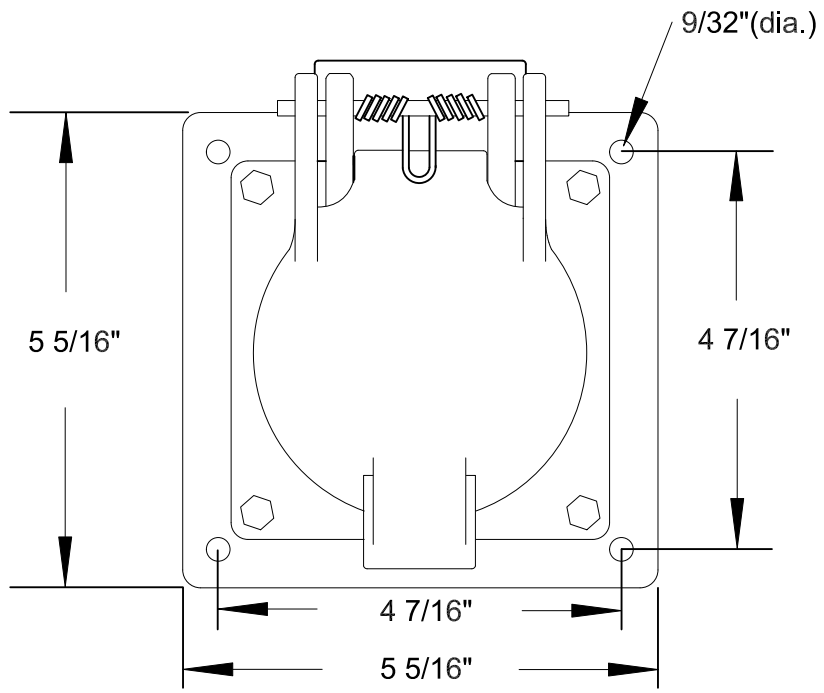

QUELARC[®] 60 AMP 600 VAC

4 POLE 4 WIRE
PRESSURE CONTACTS
1 1/4" NPT

RECEPTACLE FACE

DRAWING NOT TO SCALE

To order contact:
HILLCREST ENTERPRISES, INC.
 11092 AIR PARK ROAD
 ASHLAND, VA 23005 USA

Phone: 804-798-8390
 Fax: 804-752-7830