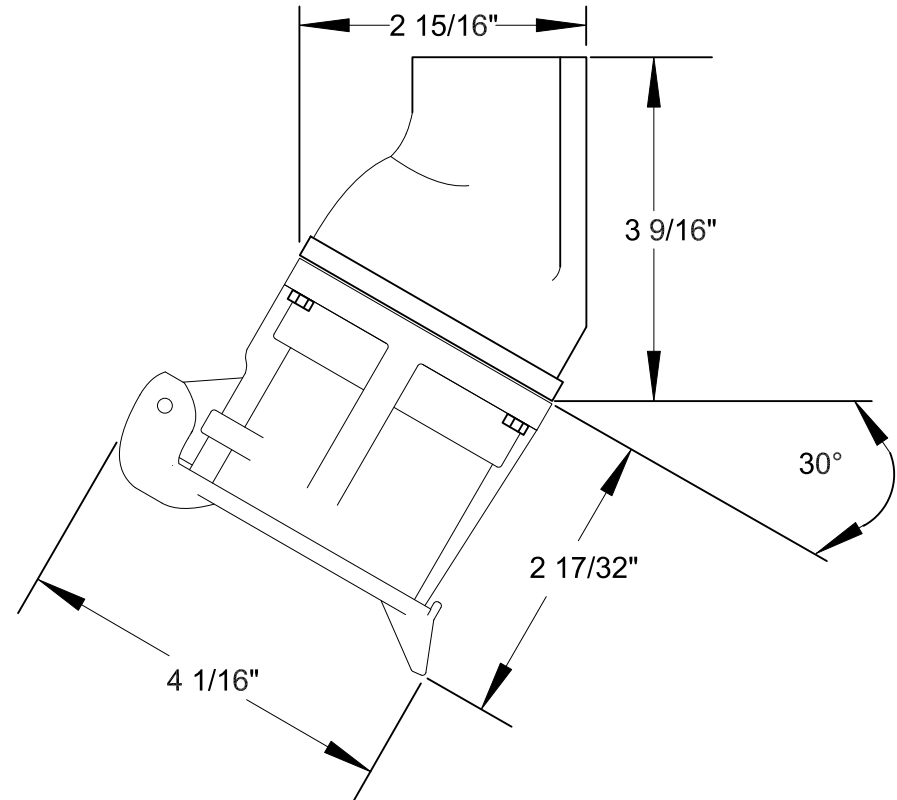

QUELARC[®] 30 AMP 600 VAC

3 POLE 3 WIRE
PRESSURE CONTACTS
3/4" NPT

RECEPTACLE FACE

DRAWING NOT TO SCALE

To order contact:
HILLCREST ENTERPRISES, INC.
 11092 AIR PARK ROAD
 ASHLAND, VA 23005 USA

Phone: 804-798-8390
 Fax: 804-752-7830