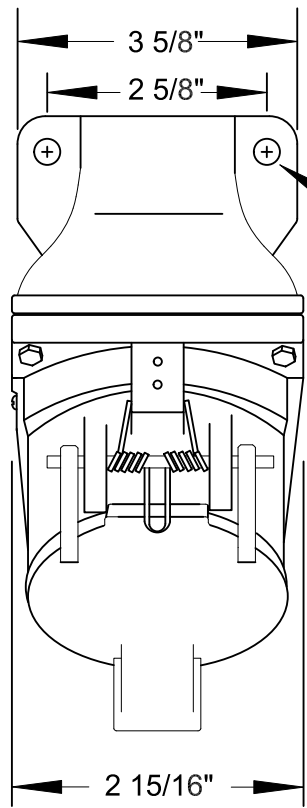

QUELARC[®] 30 AMP 600 VAC

3 POLE 3 WIRE
PRESSURE CONTACTS
3/4" NPT

RECEPTACLE FACE

DRAWING NOT TO SCALE

To order contact:
HILLCREST ENTERPRISES, INC.
 11092 AIR PARK ROAD
 ASHLAND, VA 23005 USA

Phone: 804-798-8390
 Fax: 804-752-7830