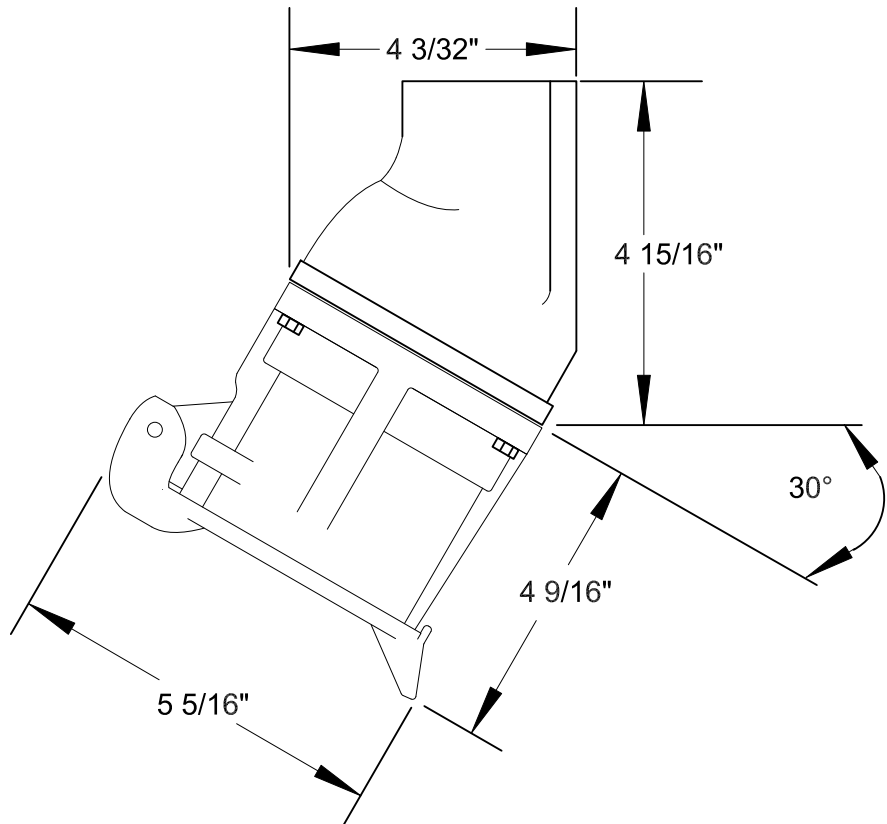

QUELARC[®] 60 AMP 600 VAC

3 POLE 3 WIRE
PRESSURE CONTACTS
1 1/4" NPT

RECEPTACLE FACE
DRAWING NOT TO SCALE

To order contact:
HILLCREST ENTERPRISES, INC.
11092 AIR PARK ROAD
ASHLAND, VA 23005 USA

Phone: 804-798-8390
Fax: 804-752-7830