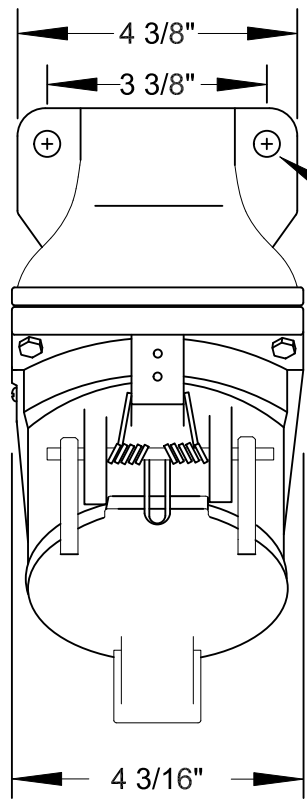

QUELARC[®] 60 AMP 600 VAC

3 POLE 3 WIRE
PRESSURE CONTACTS
1 1/4" NPT

RECEPTACLE FACE
DRAWING NOT TO SCALE

To order contact:
HILLCREST ENTERPRISES, INC.
11092 AIR PARK ROAD
ASHLAND, VA 23005 USA

Phone: 804-798-8390
Fax: 804-752-7830