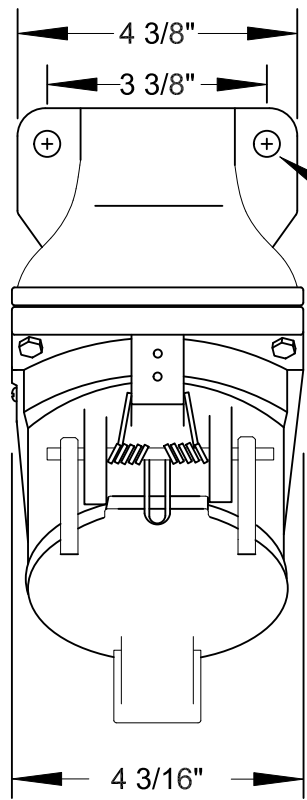

QUELARC[®] 60 AMP 600 VAC

3 POLE 3 WIRE
SOLDER CONTACTS
1 1/4" NPT

RECEPTACLE FACE

DRAWING NOT TO SCALE

To order contact:
HILLCREST ENTERPRISES, INC.
 11092 AIR PARK ROAD
 ASHLAND, VA 23005 USA

Phone: 804-798-8390
 Fax: 804-752-7830