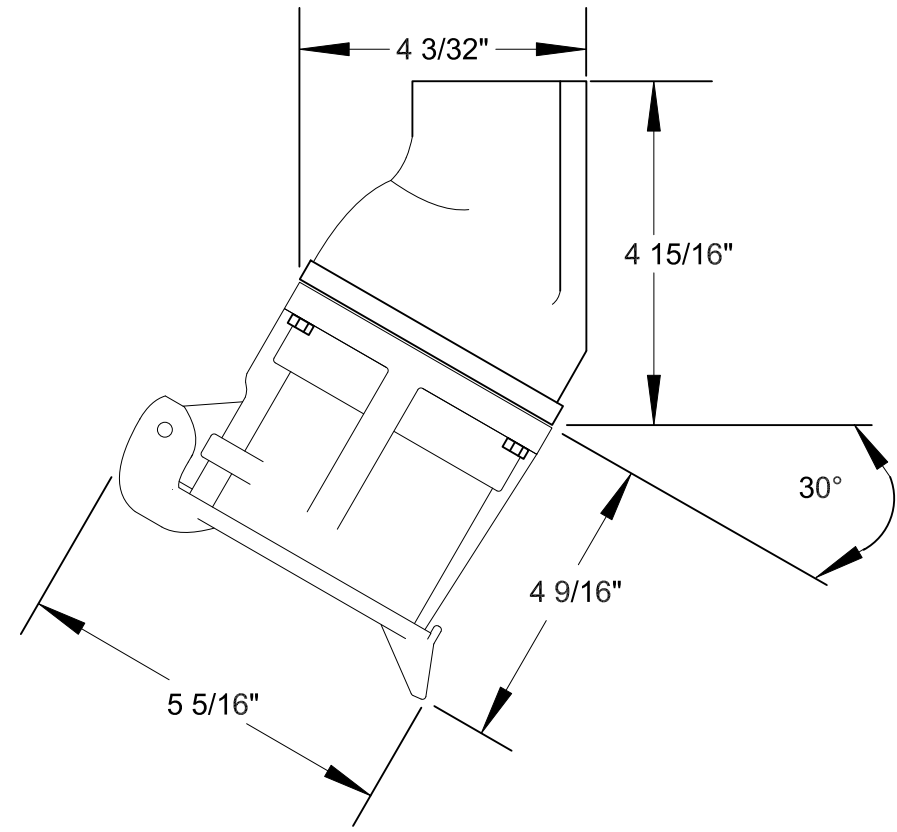

QUELARC[®] 60 AMP 600 VAC

3 POLE 3 WIRE
SOLDER CONTACTS
1 1/4" NPT

RECEPTACLE FACE

DRAWING NOT TO SCALE

To order contact:
HILLCREST ENTERPRISES, INC.
 11092 AIR PARK ROAD
 ASHLAND, VA 23005 USA

Phone: 804-798-8390
 Fax: 804-752-7830