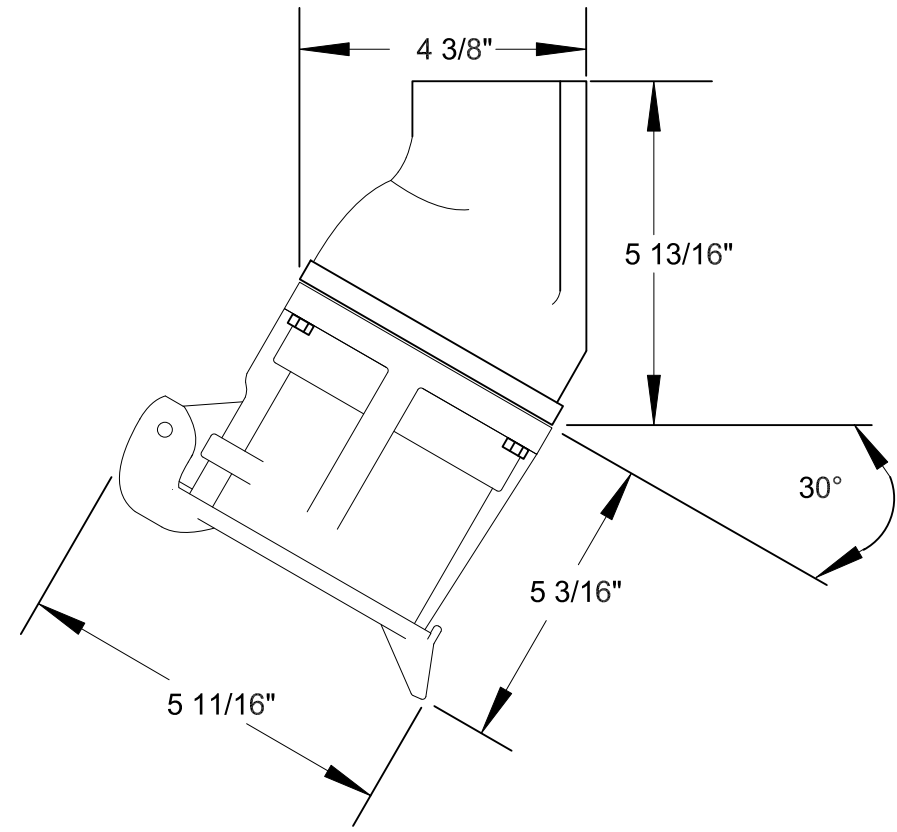

QUELARC[®] 100 AMP 600 VAC

3 POLE 3 WIRE
PRESSURE CONTACTS
1 1/2" NPT

13/32"(DIA.)

RECEPTACLE FACE

DRAWING NOT TO SCALE

To order contact:
HILLCREST ENTERPRISES, INC.
 11092 AIR PARK ROAD
 ASHLAND, VA 23005 USA