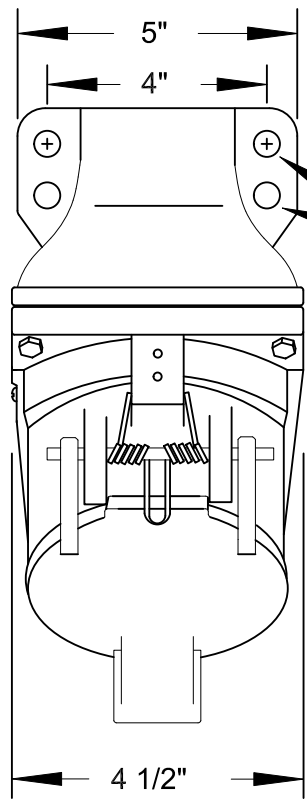

QUELARC[®] 100 AMP 600 VAC

3 POLE 3 WIRE
PRESSURE CONTACTS
1 1/2" NPT

13/32"(DIA.)

RECEPTACLE FACE

DRAWING NOT TO SCALE

To order contact:
HILLCREST ENTERPRISES, INC.
 11092 AIR PARK ROAD
 ASHLAND, VA 23005 USA