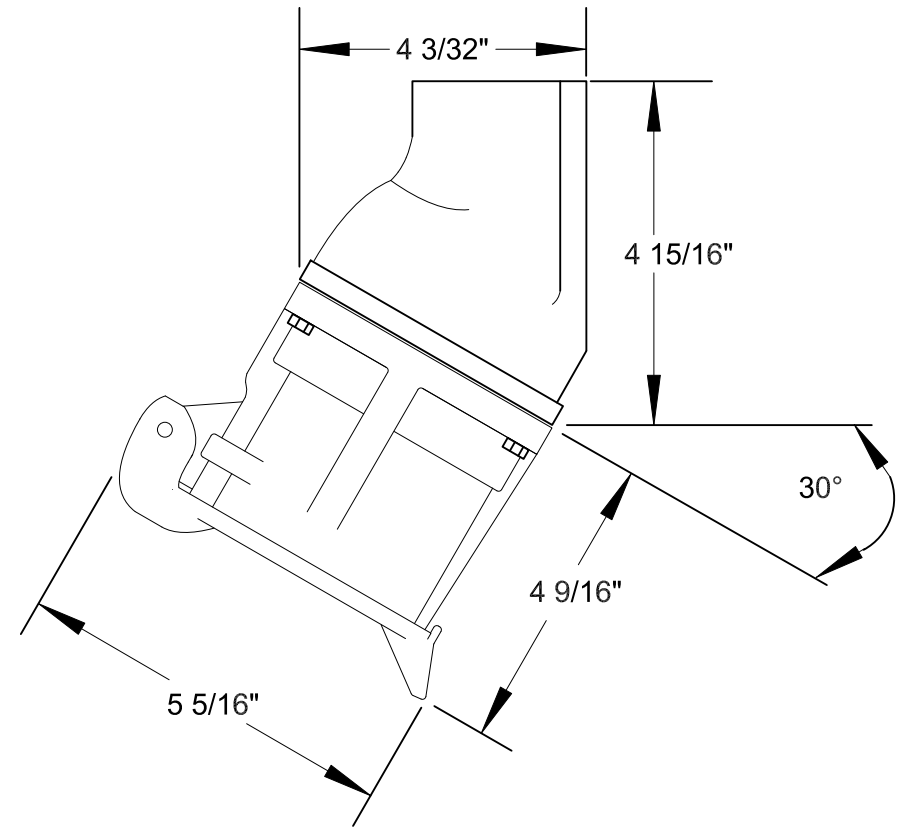

QUELARC[®] 60 AMP 600 VAC

3 POLE 3 WIRE
PRESSURE CONTACTS
1 1/2" NPT

13/32"(DIA.)

RECEPTACLE FACE

DRAWING NOT TO SCALE

To order contact:
HILLCREST ENTERPRISES, INC.
 11092 AIR PARK ROAD
 ASHLAND, VA 23005 USA