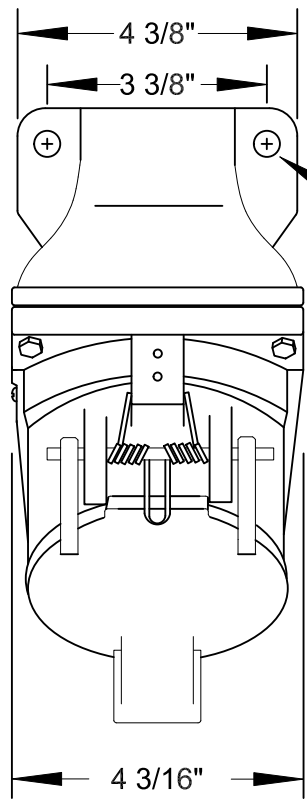

QUELARC[®] 60 AMP 600 VAC

3 POLE 3 WIRE
PRESSURE CONTACTS
1 1/2" NPT

13/32"(DIA.)

RECEPTACLE FACE

DRAWING NOT TO SCALE

To order contact:
HILLCREST ENTERPRISES, INC.
 11092 AIR PARK ROAD
 ASHLAND, VA 23005 USA