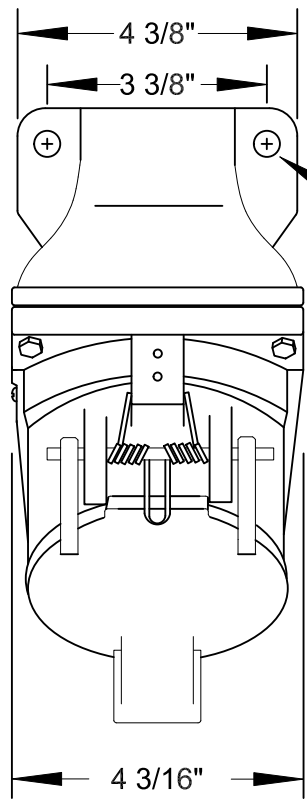

QUELARC[®] 60 AMP 600 VAC

4 POLE 4 WIRE
PRESSURE CONTACTS
1 1/2" NPT

RECEPTACLE FACE

DRAWING NOT TO SCALE

To order contact:
HILLCREST ENTERPRISES, INC.
 11092 AIR PARK ROAD
 ASHLAND, VA 23005 USA

Phone: 804-798-8390
 Fax: 804-752-7830