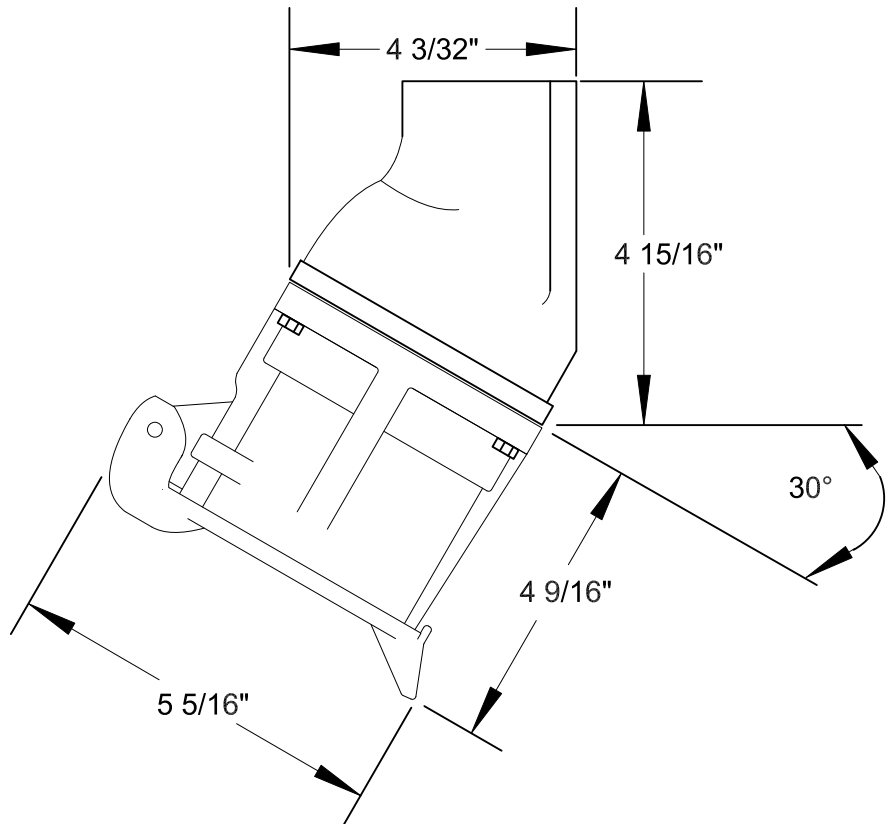

QUELARC[®] 60 AMP 600 VAC

4 POLE 4 WIRE
PRESSURE CONTACTS
1 1/2" NPT

RECEPTACLE FACE

DRAWING NOT TO SCALE

To order contact:
HILLCREST ENTERPRISES, INC.
 11092 AIR PARK ROAD
 ASHLAND, VA 23005 USA

Phone: 804-798-8390
 Fax: 804-752-7830