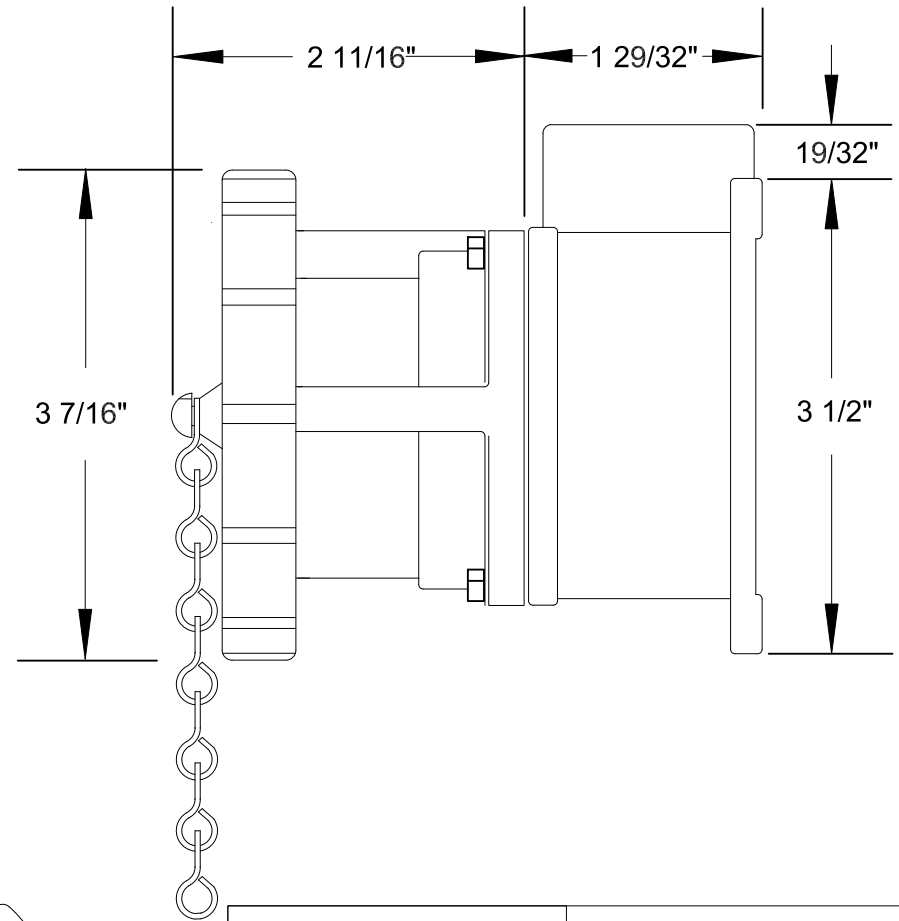

QUELARC[®] 30 AMP 600 VAC

3 POLE 3 WIRE
PRESSURE CONTACTS
3/4" NPT

RECEPTACLE FACE
DRAWING NOT TO SCALE

To order contact:
HILLCREST ENTERPRISES, INC.
11092 AIR PARK ROAD
ASHLAND, VA 23005 USA

Phone: 804-798-8390
Fax: 804-752-7830