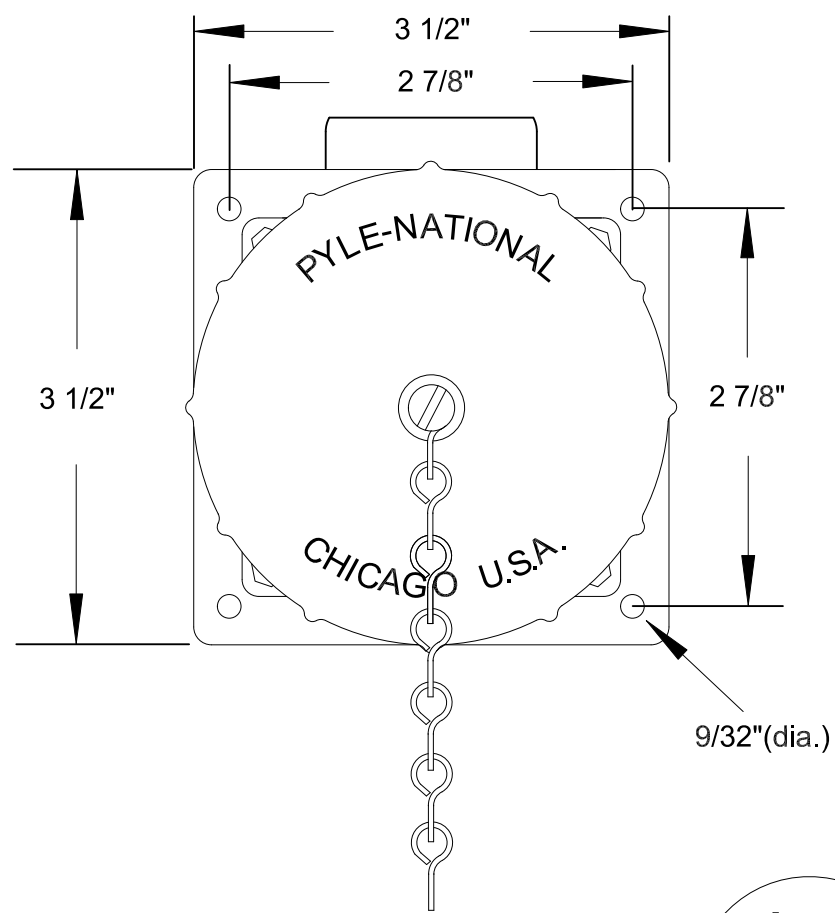

QUELARC[®] 30 AMP 600 VAC

3 POLE 3 WIRE
PRESSURE CONTACTS
3/4" NPT

RECEPTACLE FACE
DRAWING NOT TO SCALE

To order contact:
HILLCREST ENTERPRISES, INC.
11092 AIR PARK ROAD
ASHLAND, VA 23005 USA

Phone: 804-798-8390
Fax: 804-752-7830

<http://www.pylonational.co>
<http://www.plugs.cc>

DRAWN BY	NVS	HILLCREST ENTERPRISES		
APPROVED	2/15	KREA-23036-PR		
ISSUED				
RECORD OF ISSUE		SCALE	DRG No.	SHEET
				1 OF 1