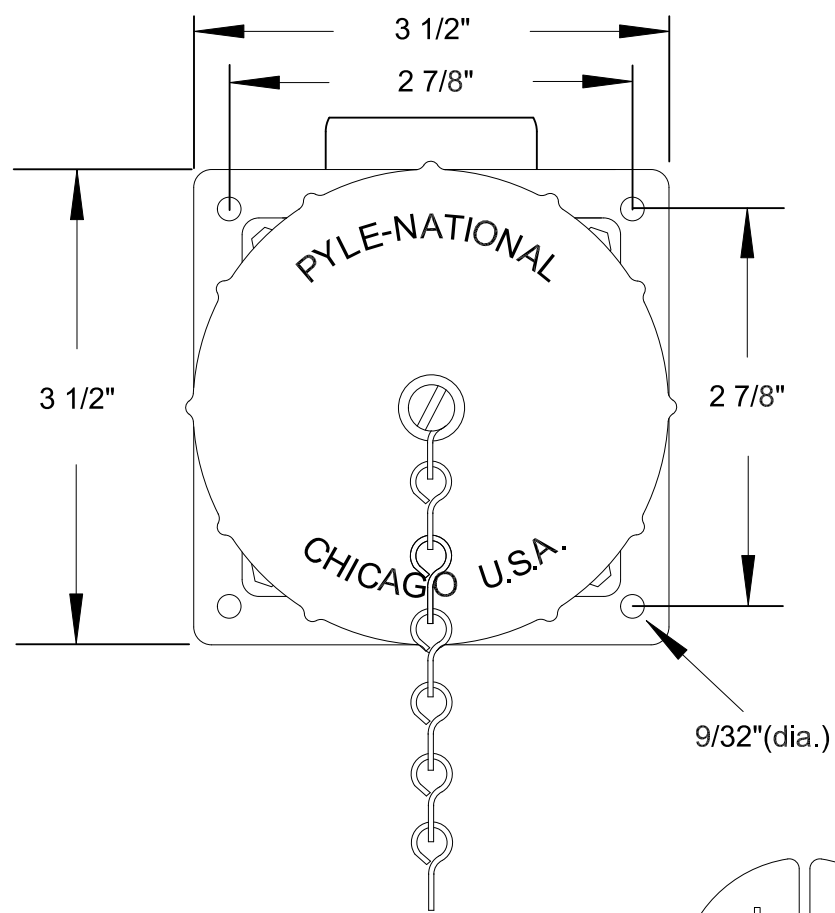

# QUELARC<sup>®</sup> 30 AMP 600 VAC

4 POLE 4 WIRE
PRESSURE CONTACTS
3/4" NPT

DRAWING NOT TO SCALE

To order contact:  
 HILLCREST ENTERPRISES, INC.  
 11092 AIR PARK ROAD  
 ASHLAND, VA 23005 USA

Phone: 804-798-8390  
 Fax: 804-752-7830

<http://www.pylonational.co>  
<http://www.plugs.cc>

DRAWN BY	NVS	HILLCREST ENTERPRISES		
APPROVED	2/15	<b>KREA-23046-PR</b>		
ISSUED				
RECORD OF ISSUE		SCALE	DRG No.	SHEET
				1 OF 1