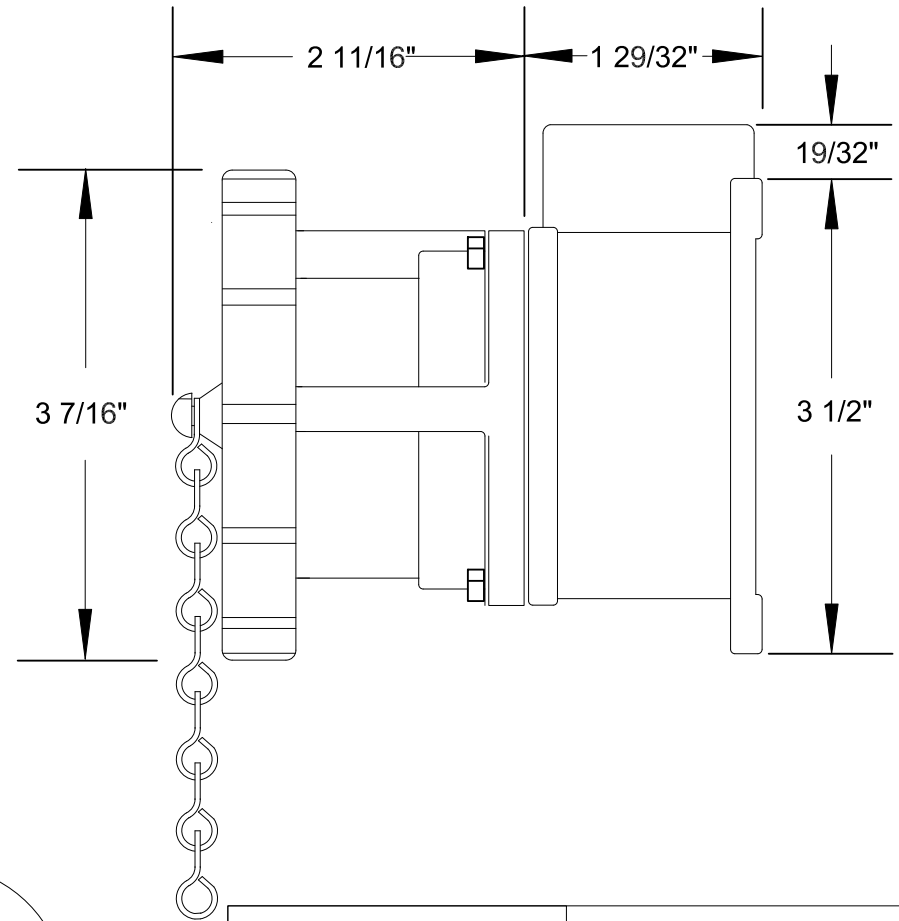

# QUELARC<sup>®</sup> 30 AMP 600 VAC

4 POLE 4 WIRE
PRESSURE CONTACTS
3/4" NPT

DRAWING NOT TO SCALE

To order contact:  
 HILLCREST ENTERPRISES, INC.  
 11092 AIR PARK ROAD  
 ASHLAND, VA 23005 USA

Phone: 804-798-8390  
 Fax: 804-752-7830

<http://www.pylonational.co>  
<http://www.plugs.cc>

DRAWN BY	NVS	HILLCREST ENTERPRISES		
APPROVED	2/15	<b>KREA-23046-PR</b>		
ISSUED				
RECORD OF ISSUE		SCALE	DRG No.	SHEET
				1 OF 1