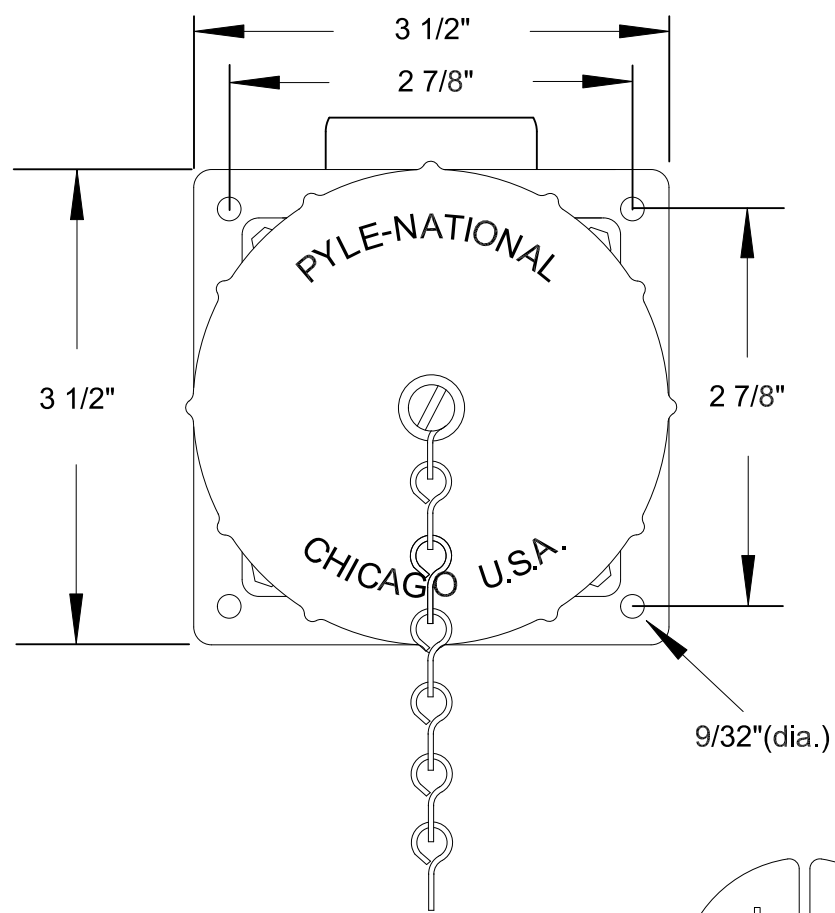

QUELARC[®] 30 AMP 600 VAC

4 POLE 4 WIRE
PRESSURE CONTACTS
1" NPT

DRAWING NOT TO SCALE

To order contact:
 HILLCREST ENTERPRISES, INC.
 11092 AIR PARK ROAD
 ASHLAND, VA 23005 USA

Phone: 804-798-8390
 Fax: 804-752-7830

<http://www.pylonational.co>
<http://www.plugs.cc>

DRAWN BY	NVS	HILLCREST ENTERPRISES		
APPROVED	2/15	KREA-33046-PR		
ISSUED				
RECORD OF ISSUE		SCALE	DRG No.	SHEET
				1 OF 1