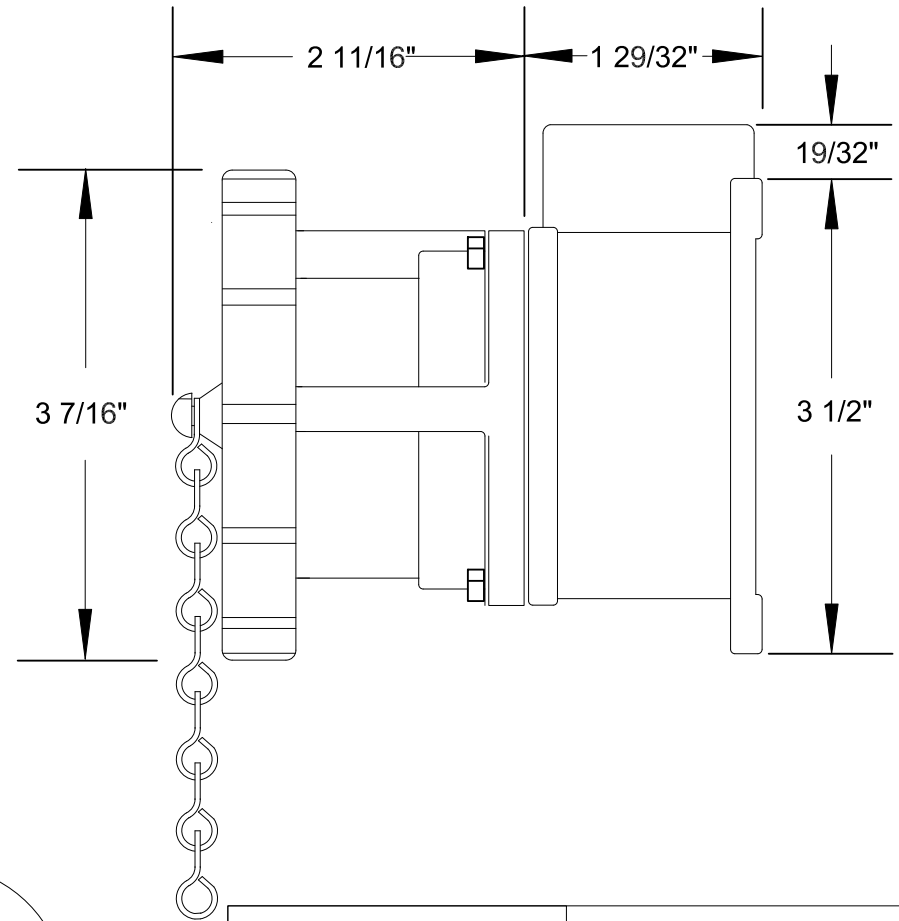

QUELARC[®] 30 AMP 600 VAC

4 POLE 4 WIRE
PRESSURE CONTACTS
1" NPT

DRAWING NOT TO SCALE

To order contact:
 HILLCREST ENTERPRISES, INC.
 11092 AIR PARK ROAD
 ASHLAND, VA 23005 USA

Phone: 804-798-8390
 Fax: 804-752-7830

<http://www.pylonational.co>
<http://www.plugs.cc>

DRAWN BY	NVS	HILLCREST ENTERPRISES		
APPROVED	2/15	KREA-33046-PR		
ISSUED				
RECORD OF ISSUE		SCALE	DRG No.	SHEET
				1 OF 1