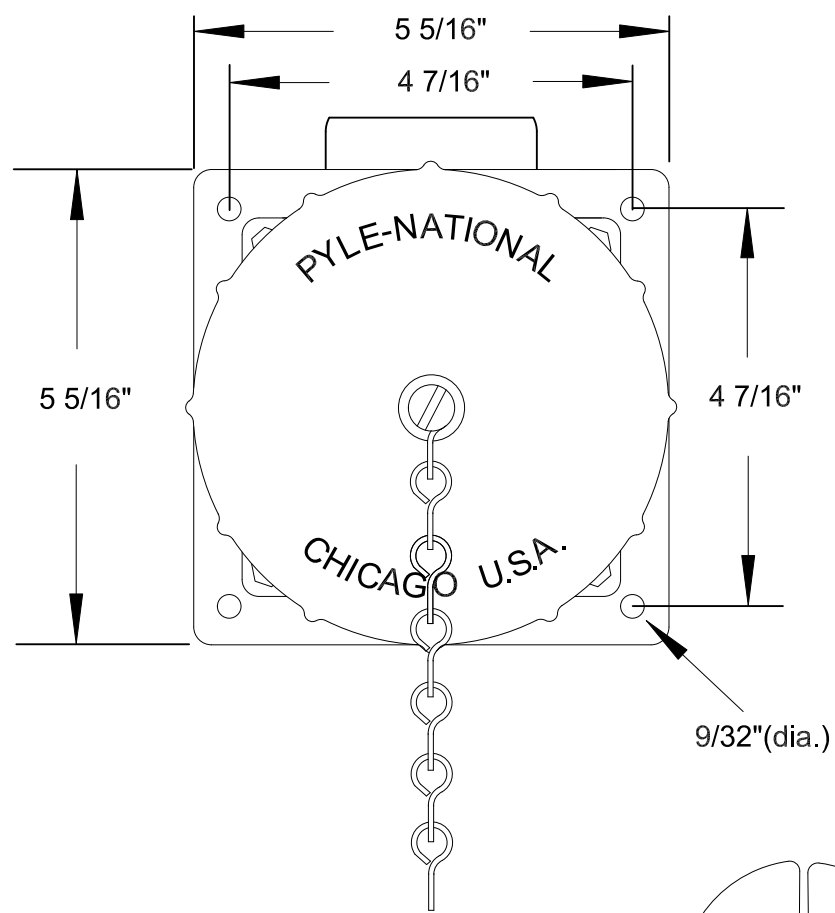

# QUELARC<sup>®</sup> 60 AMP 600 VAC

3 POLE 3 WIRE
SOLDER CONTACTS
1 1/4" NPT

RECEPTACLE FACE  
DRAWING NOT TO SCALE

To order contact:  
HILLCREST ENTERPRISES, INC.  
11092 AIR PARK ROAD  
ASHLAND, VA 23005 USA

Phone: 804-798-8390  
Fax: 804-752-7830

<http://www.pylonational.co>  
<http://www.plugs.cc>

DRAWN BY	NVS	HILLCREST ENTERPRISES		
APPROVED	2/15	<b>KREA-46036</b>		
ISSUED				
RECORD OF ISSUE		SCALE	DRG No.	SHEET
				1 OF 1