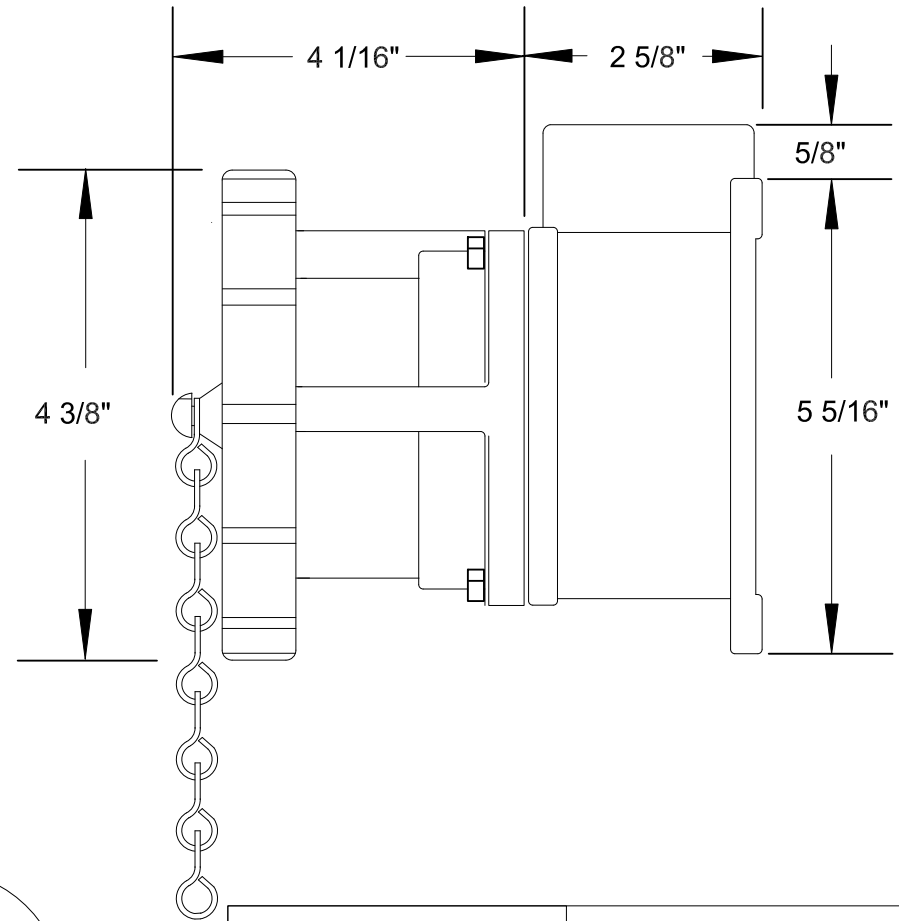

# QUELARC<sup>®</sup> 60 AMP 600 VAC

3 POLE 3 WIRE
SOLDER CONTACTS
1 1/4" NPT

RECEPTACLE FACE  
DRAWING NOT TO SCALE

To order contact:  
HILLCREST ENTERPRISES, INC.  
11092 AIR PARK ROAD  
ASHLAND, VA 23005 USA