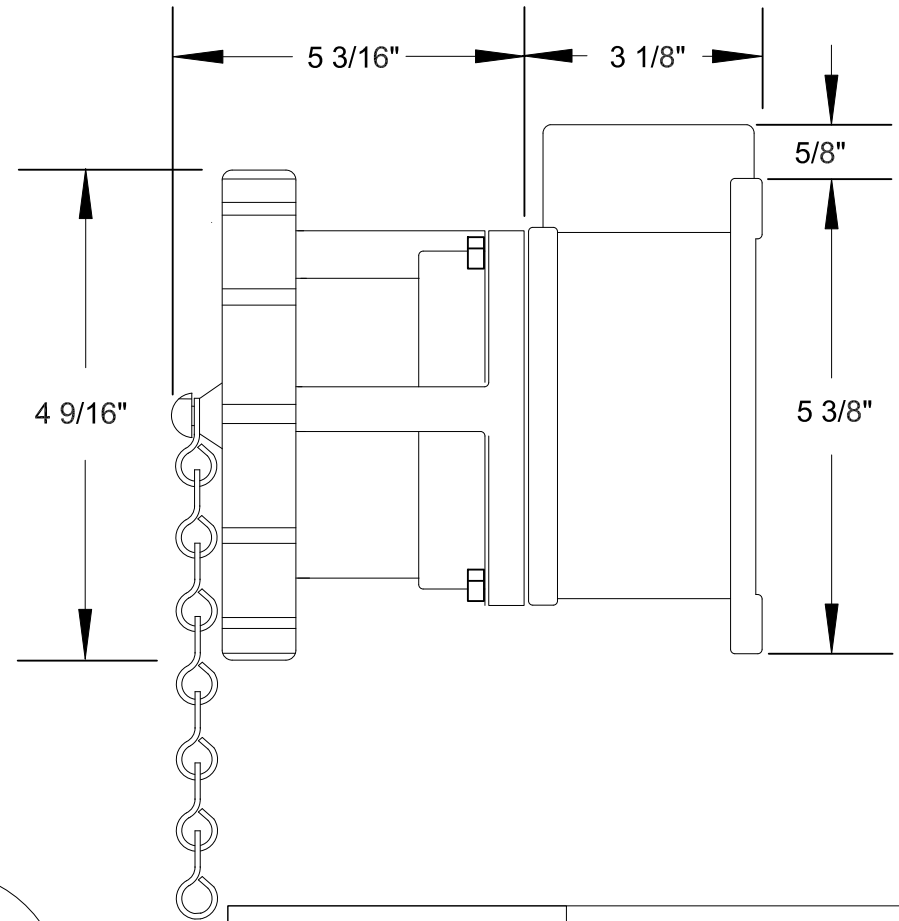

QUELARC[®] 100 AMP 600 VAC

3 POLE 3 WIRE
PRESSURE CONTACTS
1 1/2" NPT

DRAWING NOT TO SCALE

To order contact:
 HILLCREST ENTERPRISES, INC.
 11092 AIR PARK ROAD
 ASHLAND, VA 23005 USA

Phone: 804-798-8390
 Fax: 804-752-7830

<http://www.pylonational.co>
<http://www.plugs.cc>

DRAWN BY	NVS	HILLCREST ENTERPRISES		
APPROVED	2/15	KREA-510036-PR		
ISSUED				
RECORD OF ISSUE		SCALE	DRG No.	SHEET
				1 OF 1