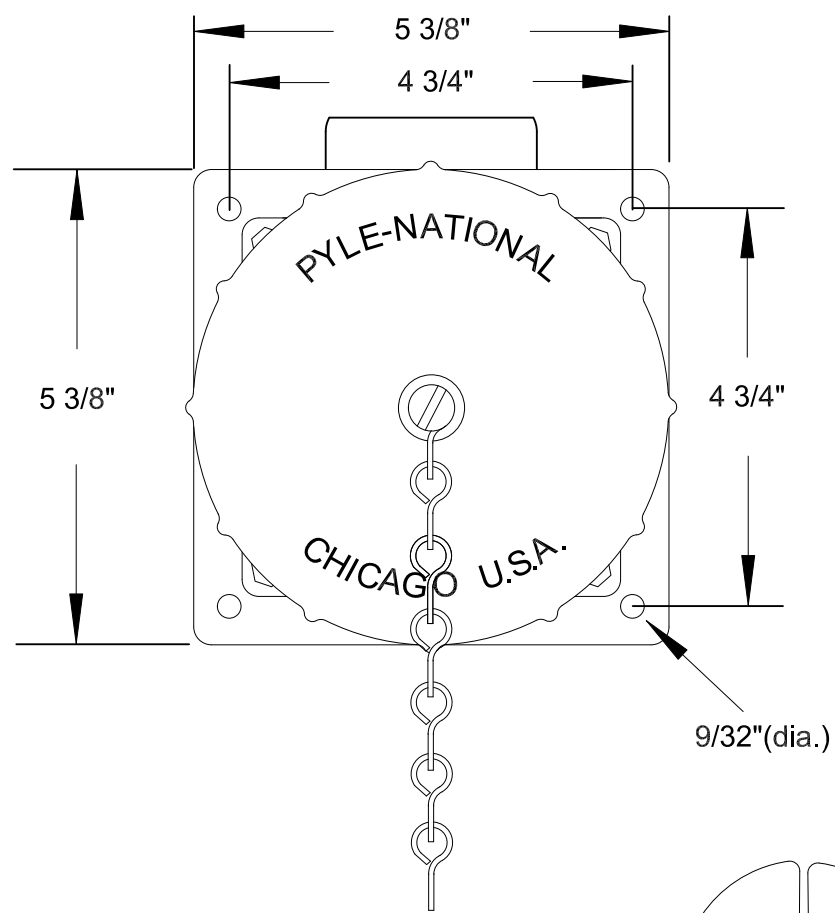

QUELARC[®] 100 AMP 600 VAC

3 POLE 3 WIRE
PRESSURE CONTACTS
1 1/2" NPT

DRAWING NOT TO SCALE

To order contact:
 HILLCREST ENTERPRISES, INC.
 11092 AIR PARK ROAD
 ASHLAND, VA 23005 USA

Phone: 804-798-8390
 Fax: 804-752-7830

<http://www.pylonational.co>
<http://www.plugs.cc>

DRAWN BY	NVS	HILLCREST ENTERPRISES		
APPROVED	2/15	KREA-510036-PR		
ISSUED				
RECORD OF ISSUE		SCALE	DRG No.	SHEET
				1 OF 1