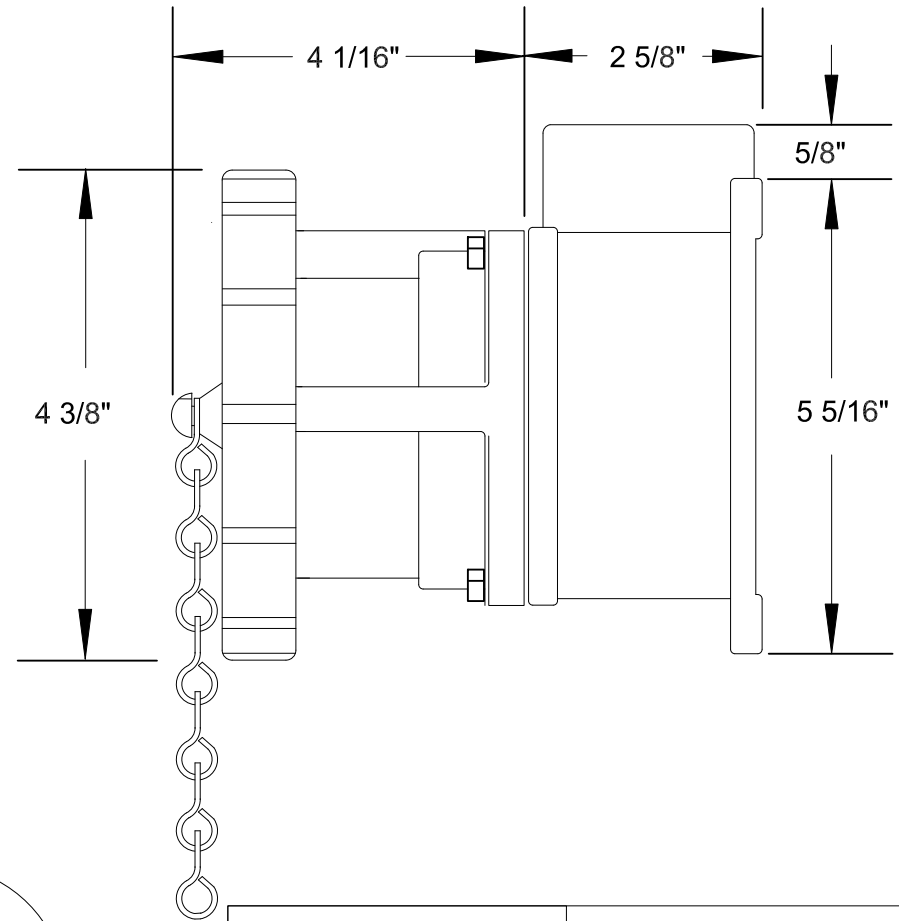

QUELARC[®] 60 AMP 600 VAC

4 POLE 4 WIRE
PRESSURE CONTACTS
1 1/2" NPT

DRAWING NOT TO SCALE

To order contact:
HILLCREST ENTERPRISES, INC.
 11092 AIR PARK ROAD
 ASHLAND, VA 23005 USA

Phone: 804-798-8390
 Fax: 804-752-7830