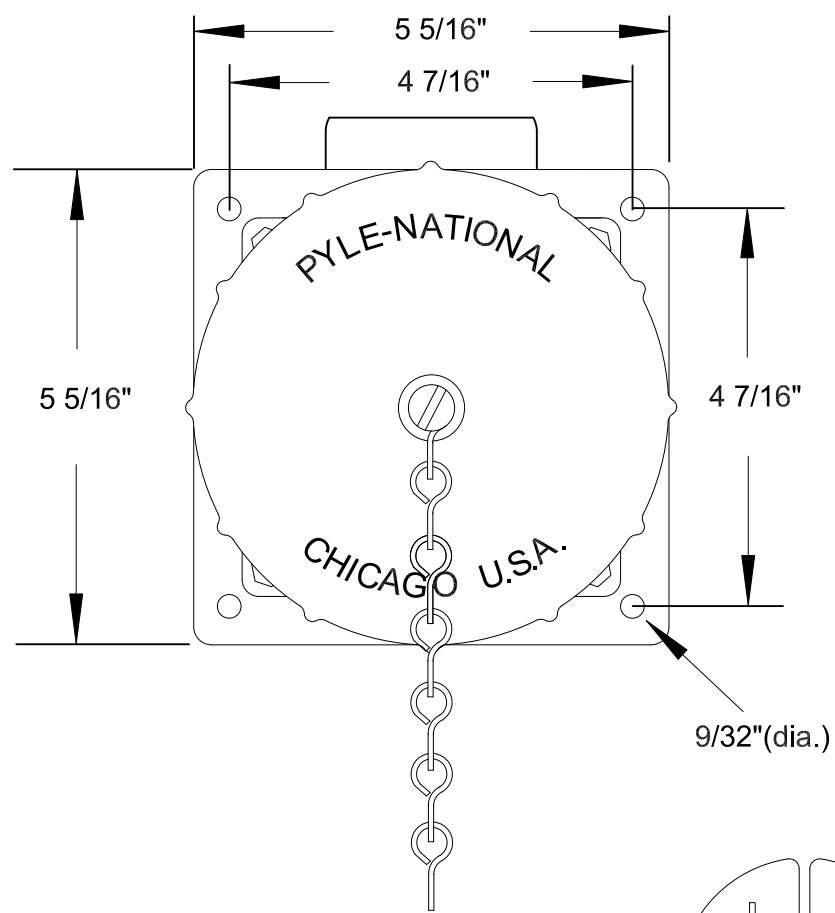

QUELARC[®] 60 AMP 600 VAC

4 POLE 4 WIRE
PRESSURE CONTACTS
1 1/2" NPT

DRAWING NOT TO SCALE

To order contact:
HILLCREST ENTERPRISES, INC.
 11092 AIR PARK ROAD
 ASHLAND, VA 23005 USA

Phone: 804-798-8390
 Fax: 804-752-7830

<http://www.pylonational.co>
<http://www.plugs.cc>

DRAWN BY	NVS	HILLCREST ENTERPRISES		
APPROVED	2/15	KREA-56046-PR		
ISSUED				
RECORD OF ISSUE		SCALE	DRG No.	SHEET
				1 OF 1