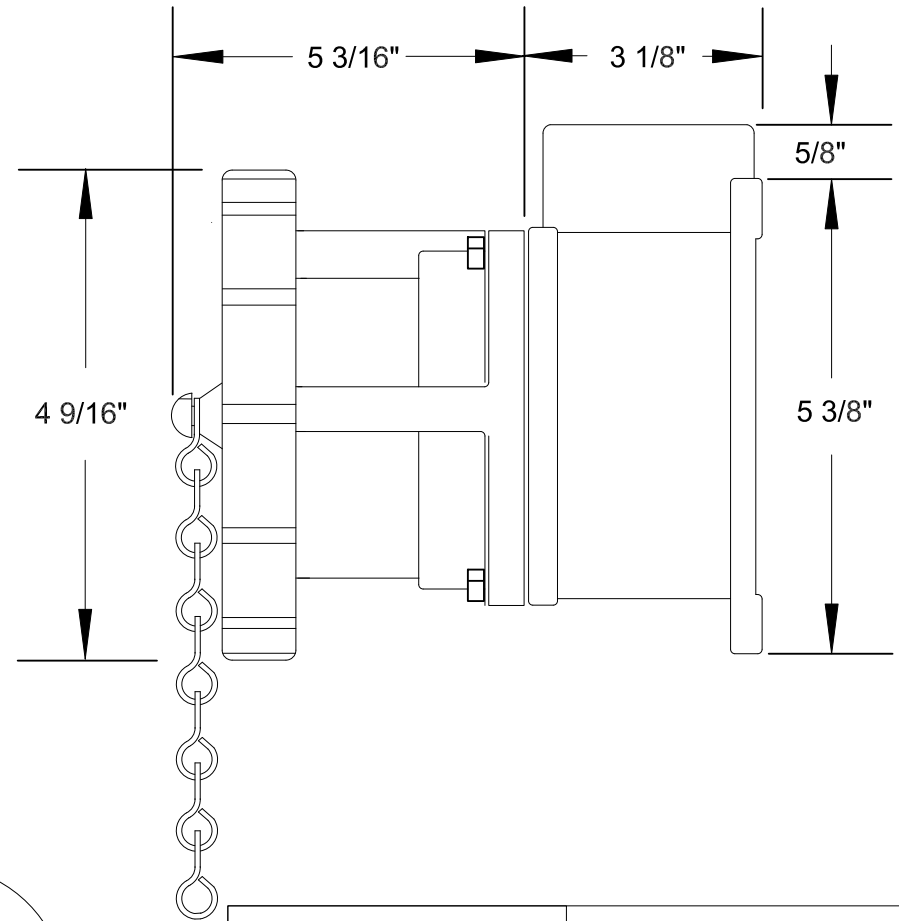

QUELARC[®] 100 AMP 600 VAC

4 POLE 4 WIRE
PRESSURE CONTACTS
2" NPT

DRAWING NOT TO SCALE

To order contact:
 HILLCREST ENTERPRISES, INC.
 11092 AIR PARK ROAD
 ASHLAND, VA 23005 USA

Phone: 804-798-8390
 Fax: 804-752-7830