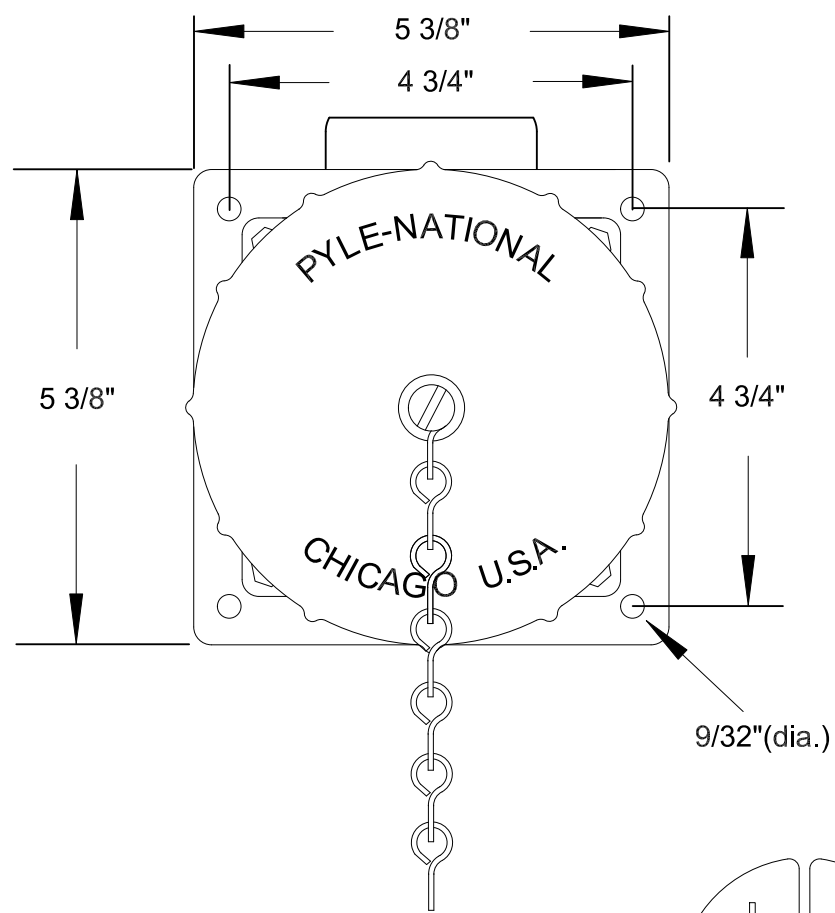

QUELARC[®] 100 AMP 600 VAC

4 POLE 4 WIRE
PRESSURE CONTACTS
2" NPT

DRAWING NOT TO SCALE

To order contact:
 HILLCREST ENTERPRISES, INC.
 11092 AIR PARK ROAD
 ASHLAND, VA 23005 USA

Phone: 804-798-8390
 Fax: 804-752-7830

<http://www.pylonational.co>
<http://www.plugs.cc>

DRAWN BY	NVS	HILLCREST ENTERPRISES		
APPROVED	2/15	KREA-610046-PR		
ISSUED				
RECORD OF ISSUE		SCALE	DRG No.	SHEET
				1 OF 1