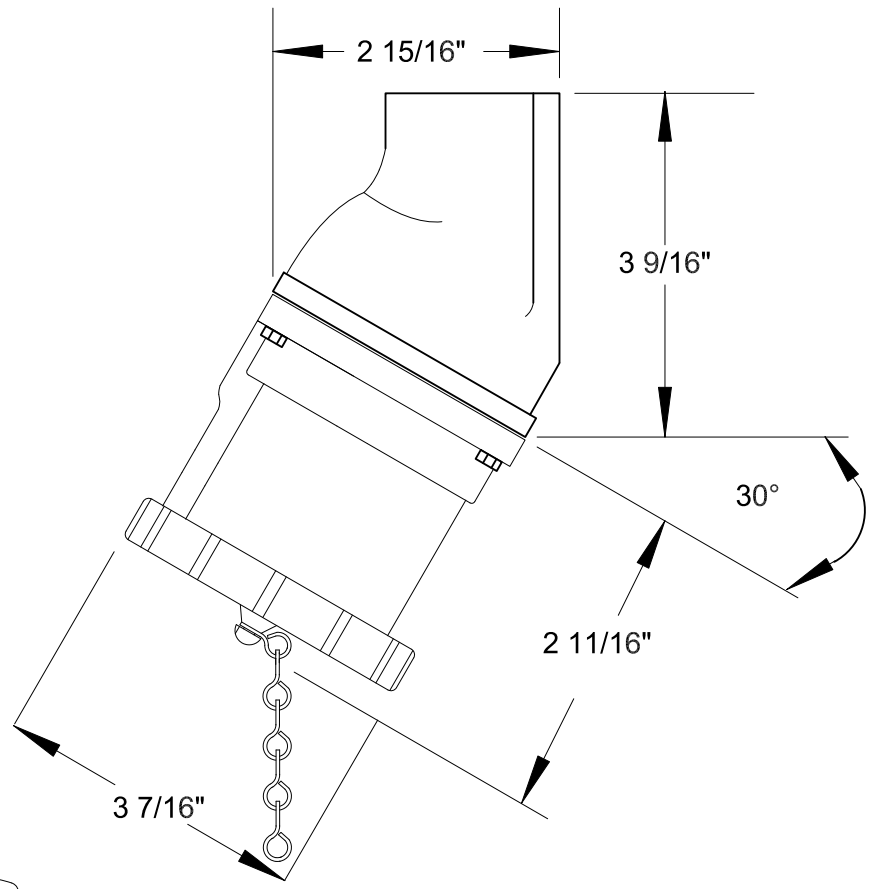

QUELARC[®] 30 AMP 600 VAC

3 POLE 3 WIRE
PRESSURE CONTACTS
3/4" NPT

RECEPTACLE FACE
DRAWING NOT TO SCALE

To order contact:
HILLCREST ENTERPRISES, INC.
11092 AIR PARK ROAD
ASHLAND, VA 23005 USA

Phone: 804-798-8390
Fax: 804-752-7830