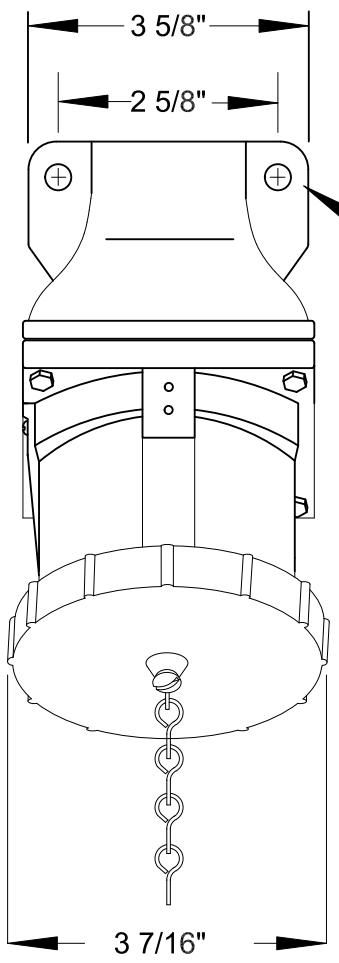

QUELARC[®] 30 AMP 600 VAC

3 POLE 3 WIRE
PRESSURE CONTACTS
3/4" NPT

RECEPTACLE FACE
DRAWING NOT TO SCALE

To order contact:
HILLCREST ENTERPRISES, INC.
11092 AIR PARK ROAD
ASHLAND, VA 23005 USA

Phone: 804-798-8390
Fax: 804-752-7830