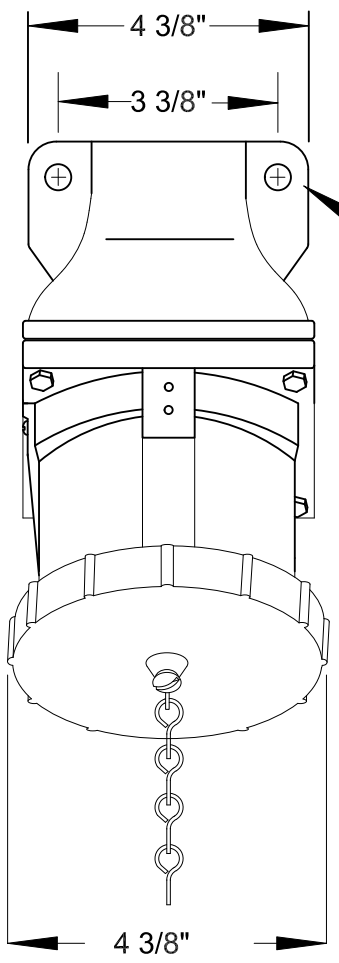

QUELARC[®] 60 AMP 600 VAC

3 POLE 3 WIRE
PRESSURE CONTACTS
1 1/2" NPT

RECEPTACLE FACE
DRAWING NOT TO SCALE

To order contact:
HILLCREST ENTERPRISES, INC.
11092 AIR PARK ROAD
ASHLAND, VA 23005 USA

Phone: 804-798-8390
Fax: 804-752-7830