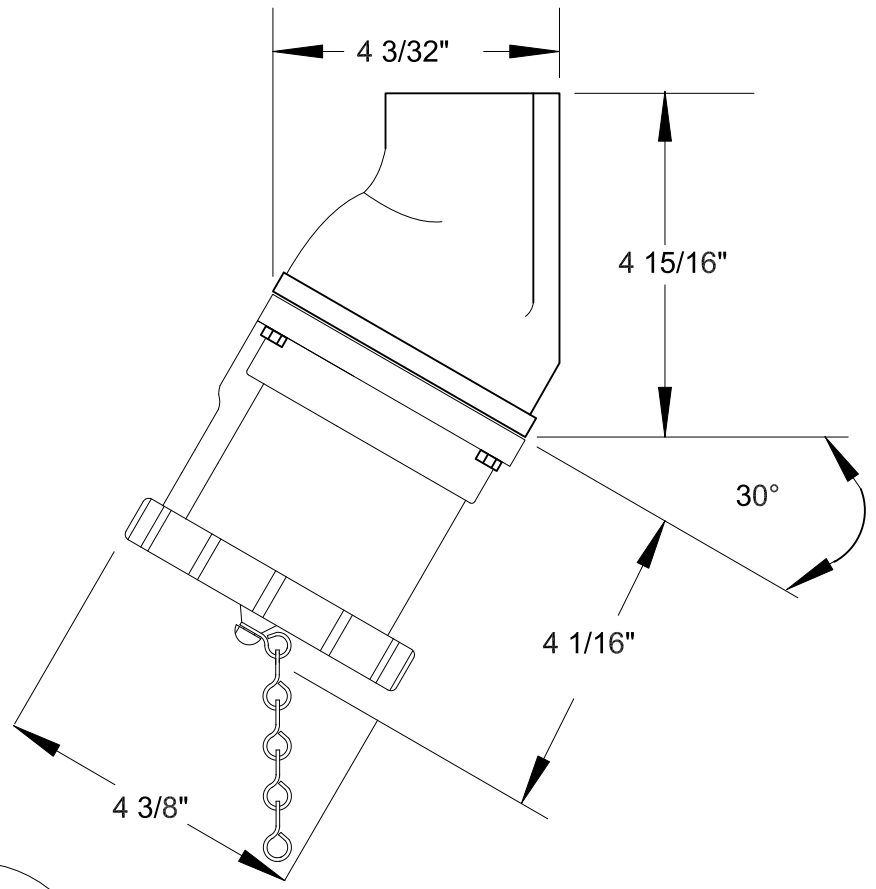

QUELARC[®] 60 AMP 600 VAC

3 POLE 3 WIRE
PRESSURE CONTACTS
1 1/2" NPT

RECEPTACLE FACE
DRAWING NOT TO SCALE

To order contact:
HILLCREST ENTERPRISES, INC.
11092 AIR PARK ROAD
ASHLAND, VA 23005 USA

Phone: 804-798-8390
Fax: 804-752-7830