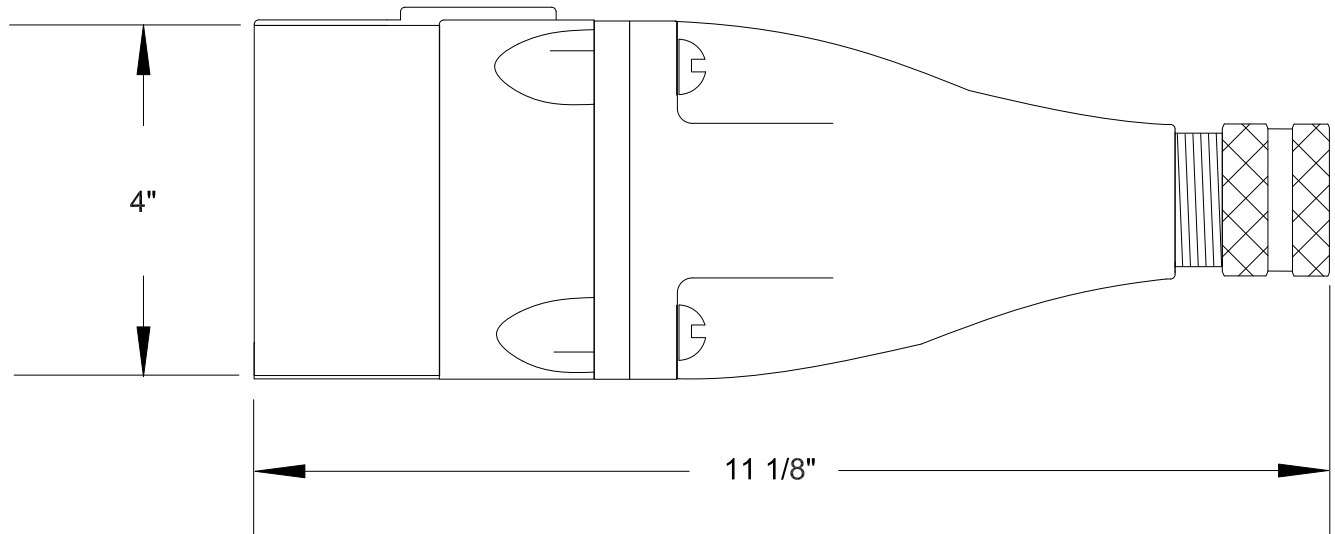

# QUELARC<sup>®</sup> 100 AMP 600 VAC

4 POLE 4 WIRE
PRESSURE CONTACTS
1.000" TO 1.375" CABLE RANGE

To order contact:  
**HILLCREST ENTERPRISES, INC.**  
 11092 AIR PARK ROAD  
 ASHLAND, VA 23005 USA

Phone: 804-798-8390  
 Fax: 804-752-7830