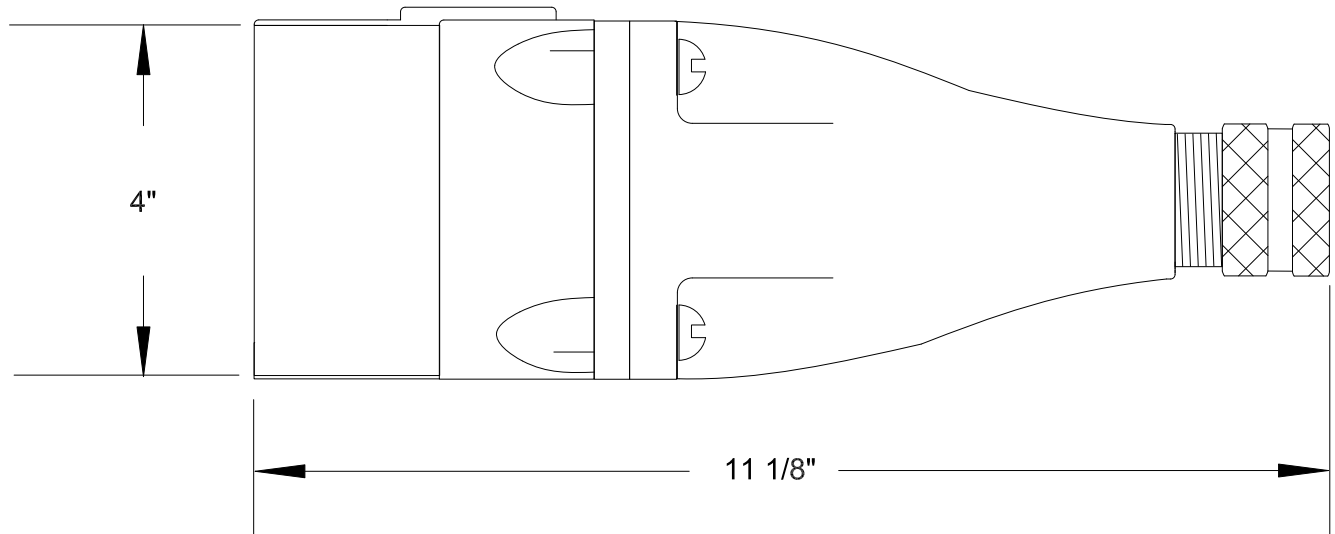

# QUELARC<sup>®</sup> 100 AMP 600 VAC

3 POLE 3 WIRE
PRESSURE CONTACTS
1.375" TO 1.750" CABLE RANGE

To order contact:  
**HILLCREST ENTERPRISES, INC.**  
 11092 AIR PARK ROAD  
 ASHLAND, VA 23005 USA

Phone: 804-798-8390  
 Fax: 804-752-7830