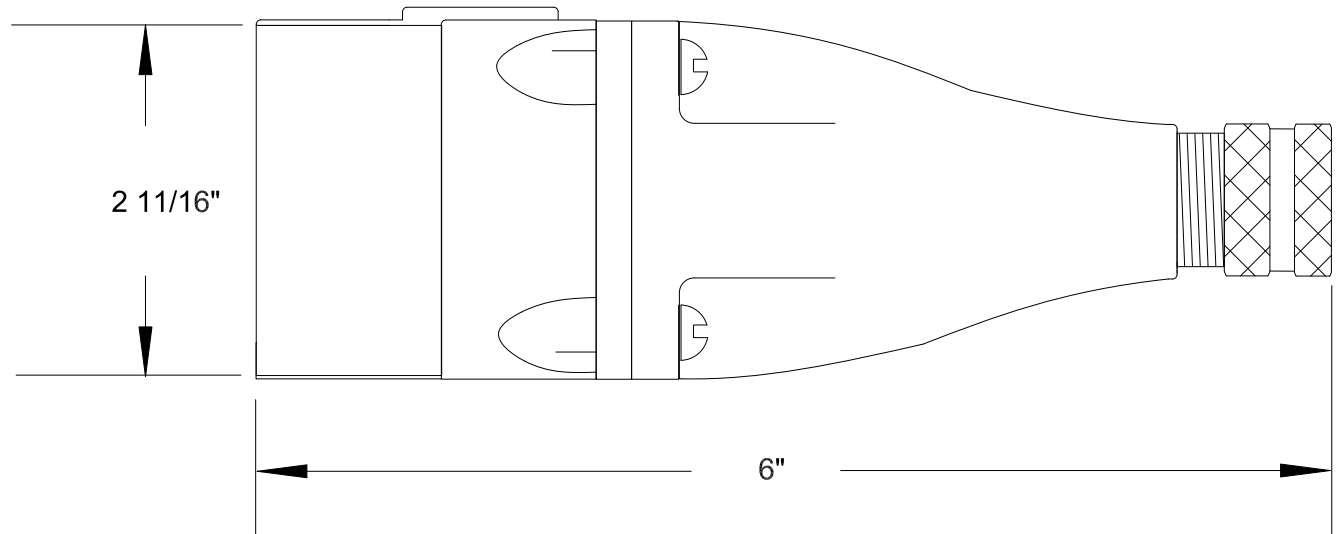

QUELARC[®] 30 AMP 600 VAC

3 POLE 3 WIRE
PRESSURE CONTACTS
.375" TO .625" CABLE RANGE

To order contact:
HILLCREST ENTERPRISES, INC.
 11092 AIR PARK ROAD
 ASHLAND, VA 23005 USA

Phone: 804-798-8390
 Fax: 804-752-7830