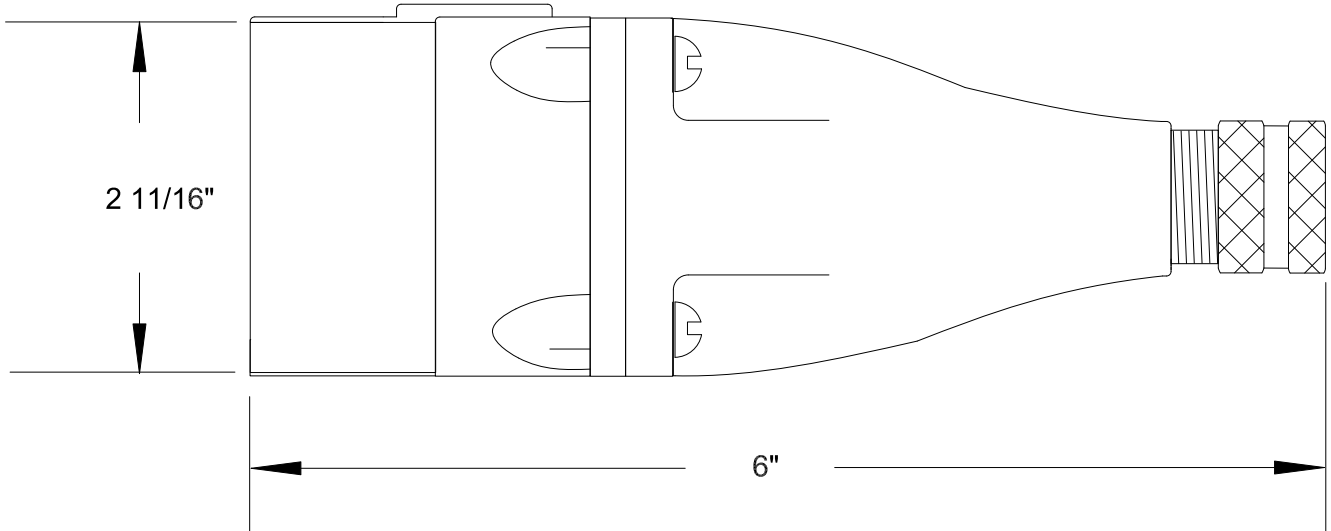

QUELARC[®] 30 AMP 600 VAC

4 POLE 4 WIRE
PRESSURE CONTACTS
.375" TO .625" CABLE RANGE

To order contact:
HILLCREST ENTERPRISES, INC.
 11092 AIR PARK ROAD
 ASHLAND, VA 23005 USA

Phone: 804-798-8390
 Fax: 804-752-7830