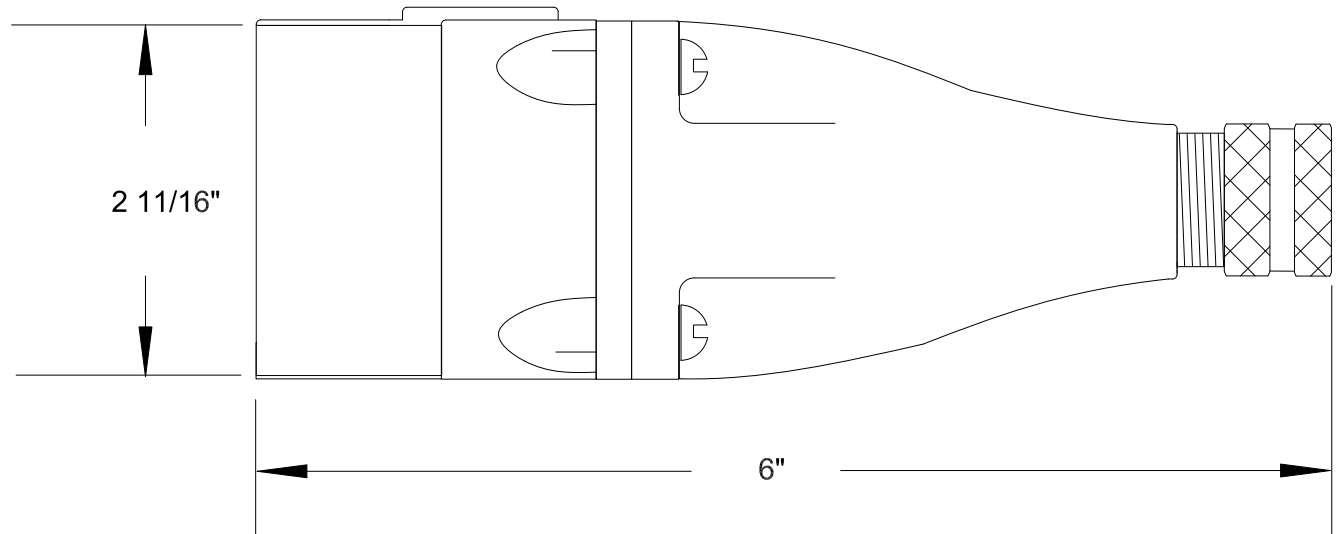

QUELARC[®] 30 AMP 600 VAC

3 POLE 3 WIRE
PRESSURE CONTACTS
.625" TO 1.000" CABLE RANGE

To order contact:
HILLCREST ENTERPRISES, INC.
 11092 AIR PARK ROAD
 ASHLAND, VA 23005 USA

Phone: 804-798-8390
 Fax: 804-752-7830