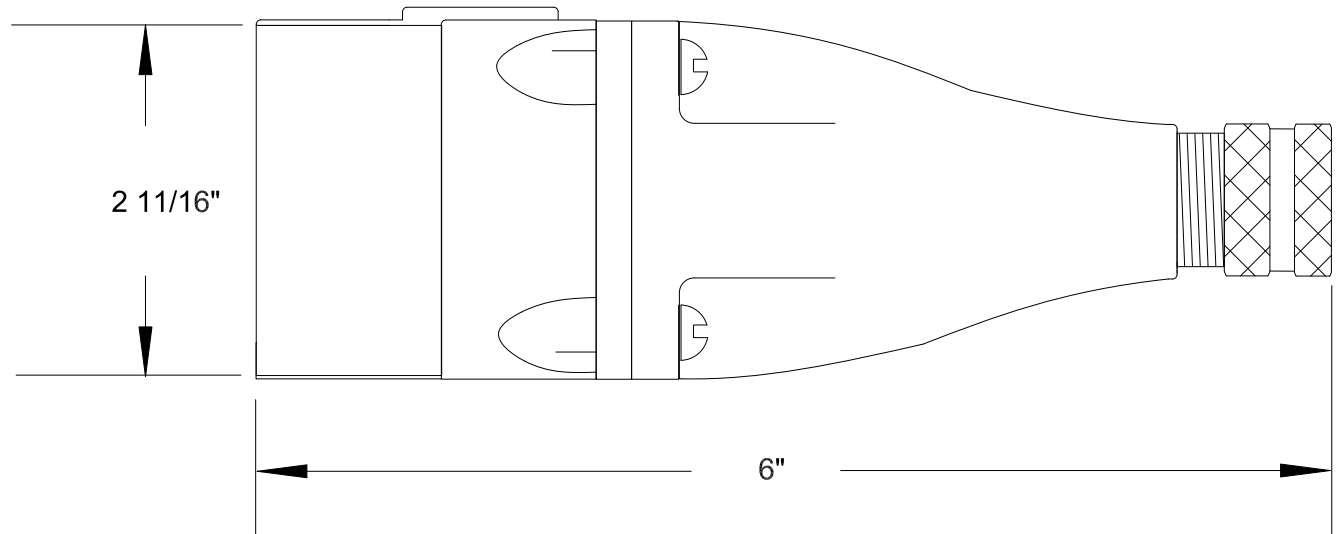

QUELARC[®] 30 AMP 600 VAC

4 POLE 4 WIRE
PRESSURE CONTACTS
.625" TO 1.000" CABLE RANGE

To order contact:
 HILLCREST ENTERPRISES, INC.
 11092 AIR PARK ROAD
 ASHLAND, VA 23005 USA

Phone: 804-798-8390
 Fax: 804-752-7830