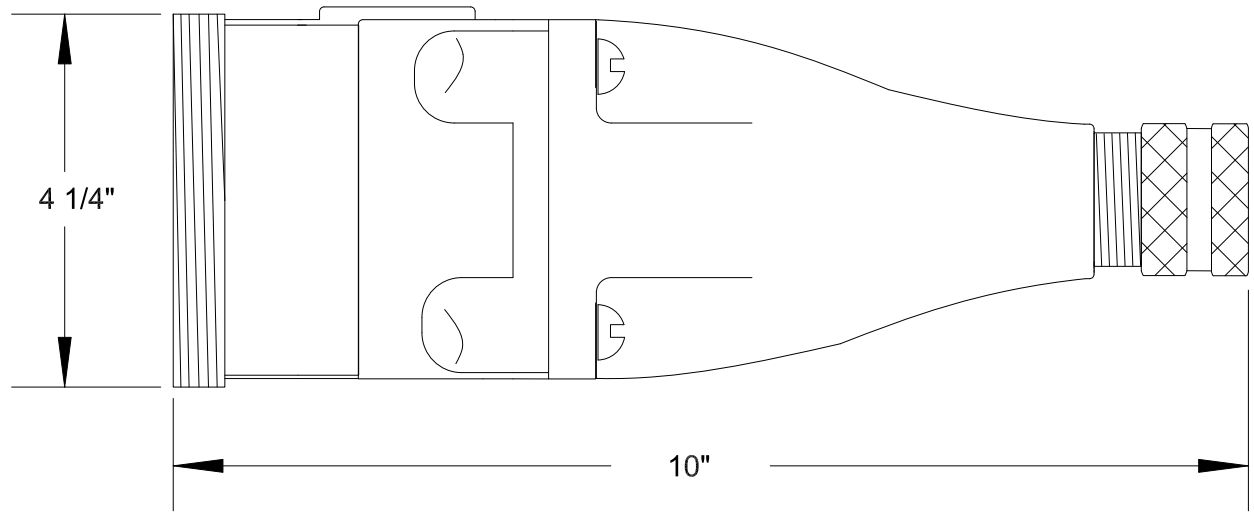

QUELARC[®] 100 AMP 600 VAC

3 POLE 3 WIRE
PRESSURE CONTACTS
1.000" TO 1.375" CABLE RANGE

To order contact:
HILLCREST ENTERPRISES, INC.
 11092 AIR PARK ROAD
 ASHLAND, VA 23005 USA

Phone: 804-798-8390
 Fax: 804-752-7830