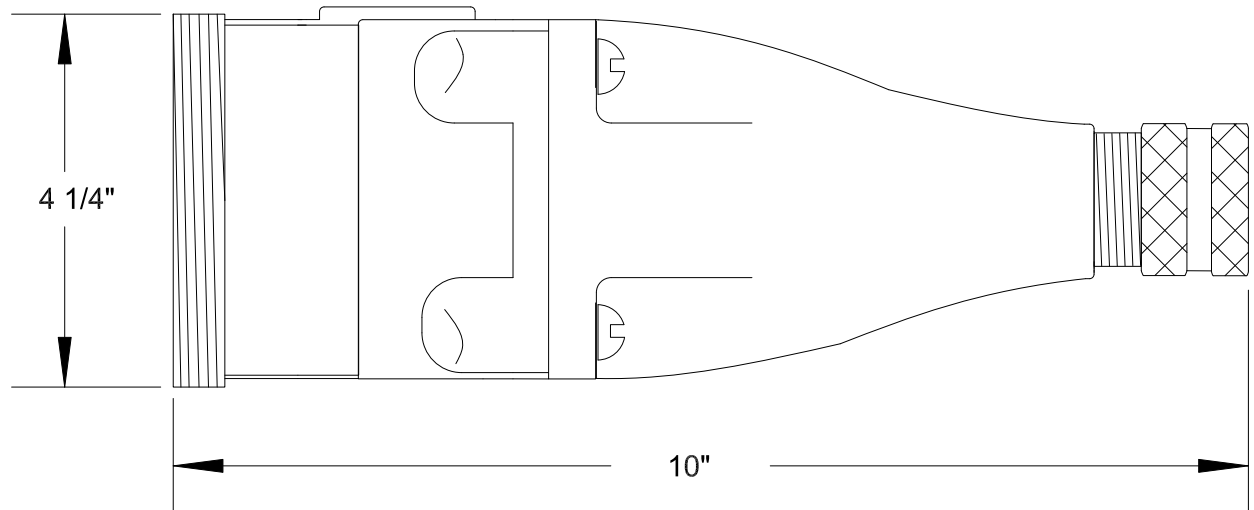

QUELARC[®] 100 AMP 600 VAC

4 POLE 4 WIRE
PRESSURE CONTACTS
1.000" TO 1.375" CABLE RANGE

To order contact:
HILLCREST ENTERPRISES, INC.
 11092 AIR PARK ROAD
 ASHLAND, VA 23005 USA

Phone: 804-798-8390
 Fax: 804-752-7830