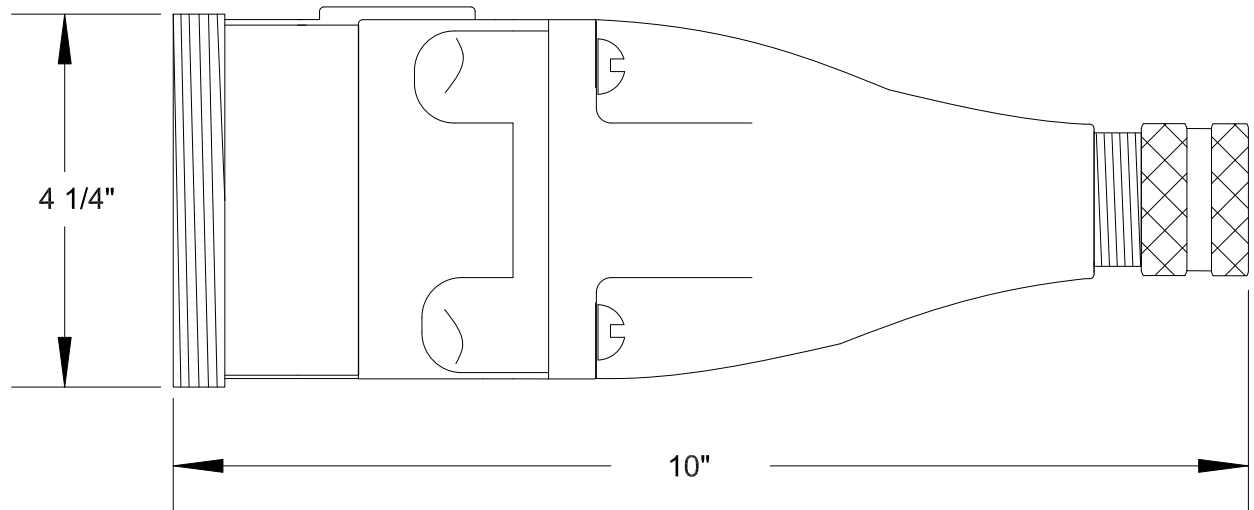

QUELARC[®] 100 AMP 600 VAC

4 POLE 4 WIRE
SOLDER CONTACTS
1.000" TO 1.375" CABLE RANGE

To order contact:
HILLCREST ENTERPRISES, INC.
 11092 AIR PARK ROAD
 ASHLAND, VA 23005 USA

Phone: 804-798-8390
 Fax: 804-752-7830